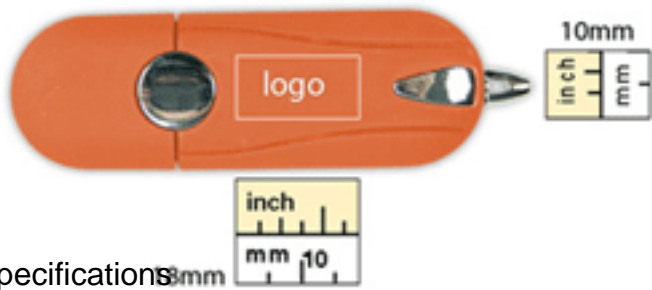

Product Price : 64 GB

Cost/Quantity	50	100	300	500	1000	2000
Cost on P	\$41.76	\$41.6	\$41.6	\$40.0	\$39.84	\$39.84

Imprint Options

- Print Types:Silkscreen
- Imprint Location:Front & Back
- Imprint Size:18mm x 10mm
- Extra Imprint Color - \$80(P) setup Fee \$0.08(P)/Each Run Charge
- Second Side Printing - \$130(P) Setup Fee \$0.08(P)/Each Run Charge