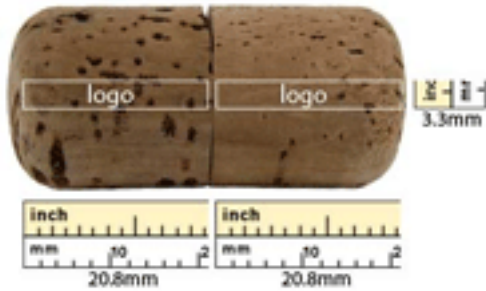

USB Storage Drive - US3-U347C-Softwood

- Printing: Laser Engraving (One side, second side is additional.)
- Second side logo print setup: \$80(R) Run charge 0.08 on (R)
- Extra imprint color : \$ setup \$130(R) run charge 0.08(R)
- Full color logo -Setup : \$80(R) 0.10each(R)
- Data upload / Pre loaded : 0.60 each (R)
- Individual wrapping : 0.16(R)
- Custom individual wrap: 0.30(R)
- Printed box packing : 0.40(R)
- Shipping: FREE Ground Shipping
- Material: Cork (Wood)
- Drive Size: 45.6mm x 20.7mm (Diameter)
- Features: Eco-Friendly Natural Renewable Resource
- Digital Proof Fee - \$20(R)
- Extra Imprint Color - \$80(P) setup Fee \$0.08(P)/Each Run Charge
- Second Side Printing - \$130(P) Setup Fee \$0.08(P)/Each Run Charge

Capacity	50	100	300	500	1000	2000
128MB	\$6.88	\$6.72	\$6.72	\$6.56	\$6.40	\$6.40
256MB	\$7.20	\$7.04	\$7.04	\$6.88	\$6.72	\$6.72
512MB	\$7.84	\$7.68	\$7.68	\$7.52	\$7.36	\$7.36
1GB	\$8.64	\$8.48	\$8.48	\$8.32	\$8.16	\$8.16
2GB	\$9.12	\$8.96	\$8.96	\$8.80	\$8.64	\$8.64
4GB	\$9.44	\$9.28	\$9.28	\$9.12	\$8.96	\$8.96
8GB	\$9.60	\$9.44	\$9.44	\$9.28	\$9.12	\$9.12
16GB	\$15.20	\$15.04	\$15.04	\$14.88	\$14.72	\$14.72
32GB	\$28.48	\$28.32	\$28.32	\$28.16	\$28.00	\$28.00
64GB	\$42.72	\$42.56	\$42.56	\$42.40	\$42.24	\$42.24

Imprint Options

- Print Types:Laser Engraving
- Imprint Location:Front & Back(Side)
- Imprint Size:20.8mm x 3.3mm

Specifications

Interface Options:

Hi-Speed USB 2.0, Standard USB 1.1

Compatibility:

PC/MAC/LINUX compatible