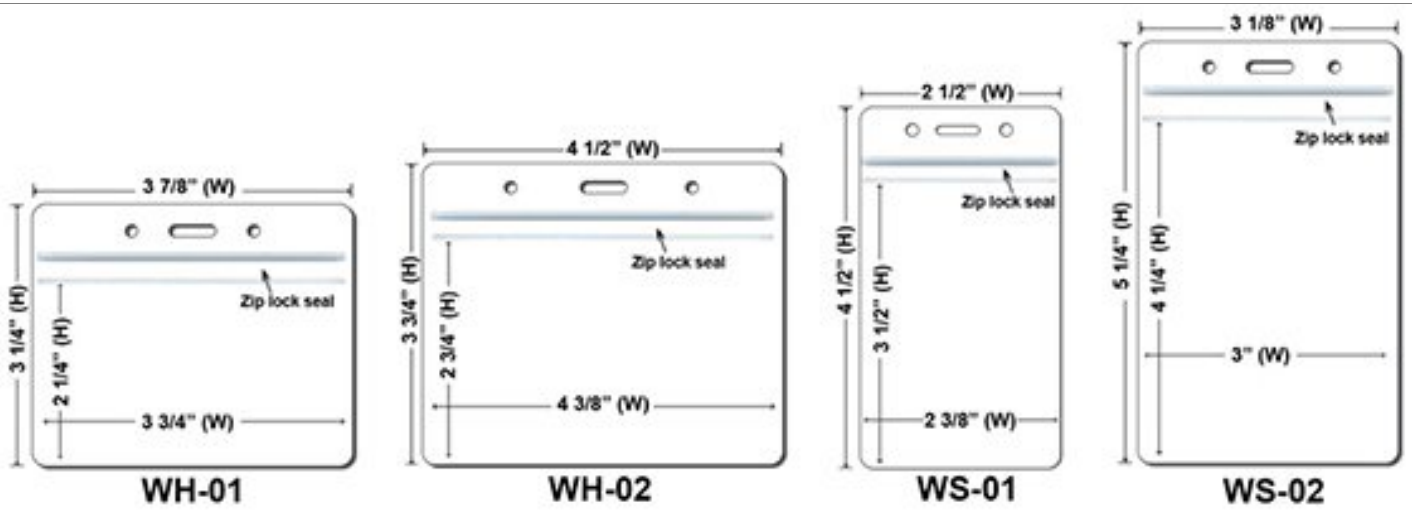

BreakaWay

Cell Phone Attachment

**Lanyard stitching Options
(Price On a P)**

Plastic Badge Holders(Price On a P)

QTY	100-499	500-999	1000-1999	2000-4999	5000-9999	10000	25000
WS-01	\$1.14	\$0.60	\$0.52	\$0.48	\$0.44	\$0.42	\$0.40
WS-02	\$1.14	\$0.60	\$0.52	\$0.48	\$0.44	\$0.42	\$0.40
WH-01	\$1.14	\$0.60	\$0.52	\$0.48	\$0.44	\$0.42	\$0.40
WH-02	\$1.14	\$0.60	\$0.52	\$0.48	\$0.44	\$0.42	\$0.40