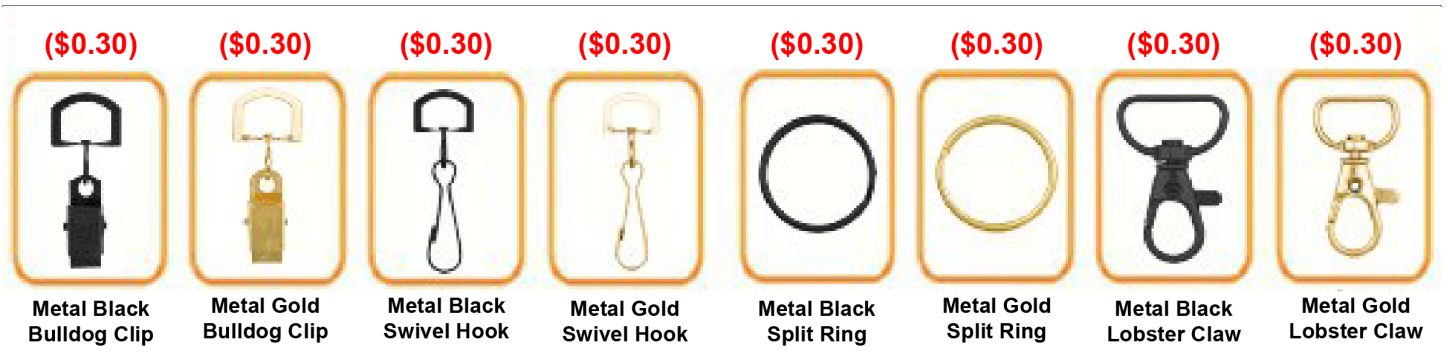

LANYARDS DYESUBLIMATED FULL COLOR

Product #	DS98409
Material	Heat Transfer Polyester Material
Imprint	Dye - Sublimated
Additional Options	<p>Add Another Lanyard Color : \$50(P)</p> <p>Add Individual Bag: \$0.08/ each (P)</p> <p>Second clip attachment on lanyards: \$0.40/each(P) (CL-01 to CL-05)</p> <p>Second clip attachment on lanyards: \$0.80/each(P) (CL-06 to CL-09)</p> <p>Digital Proof: \$20(P)(Required)</p> <p>Add metal crimp - \$0.10(P)/each</p> <p>Imprint area of ID reel is around 20mm in diameter.</p> <p>View Printable Size Chart:Click Here</p>
Prices Include	FREE PMS Color Match
Color	Additional color will be counted as a separate order. View PMS Colors (click here for PMS color chart)

STOCK COLORS

Attachment(Price On a P)

Gold & Black Metal Clip Attachment(Price On a P)

Newly Arrived Clip Attachment(Price On a P)

Carabiner Keychain Attachments(Price On a P)

Extra Options(Price On a P)

Buckle Release