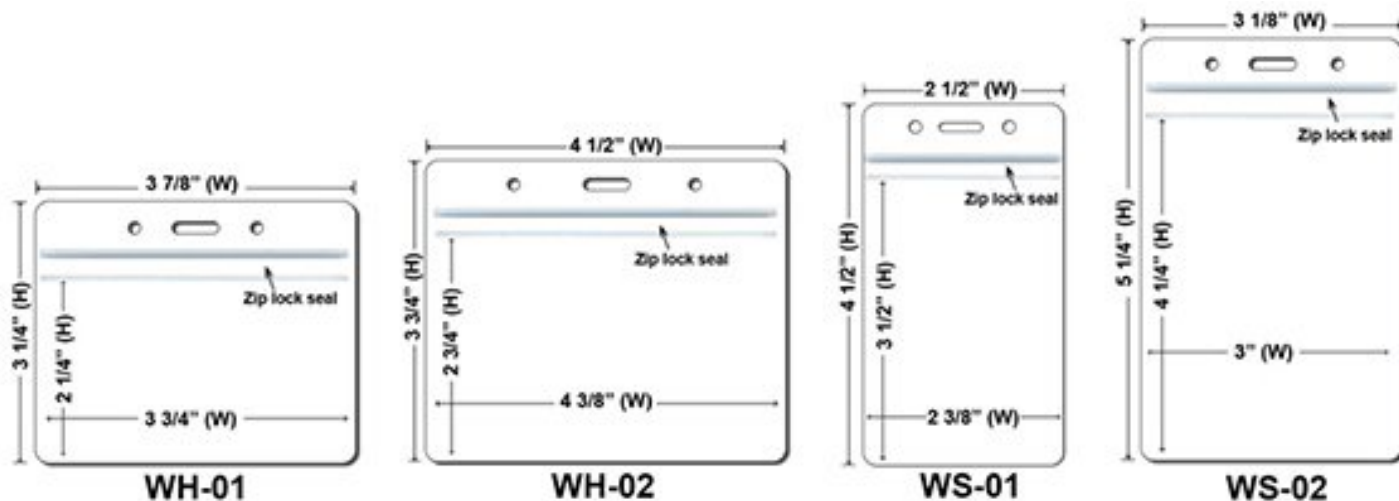

Plastic Badge Holders(Price On a P)

QTY	100-499	500-999	1000-1999	2000-4999	5000-9999	10000	25000
WS-01	$1.14	$0.60	$0.52	$0.48	$0.44	$0.42	$0.40
WS-02	$1.14	$0.60	$0.52	$0.48	$0.44	$0.42	$0.40
WH-01	$1.14	$0.60	$0.52	$0.48	$0.44	$0.42	$0.40
WH-02	$1.14	$0.60	$0.52	$0.48	$0.44	$0.42	$0.40

Vertical & Horizontal Haux Leather Badge Holders(Price On a P)