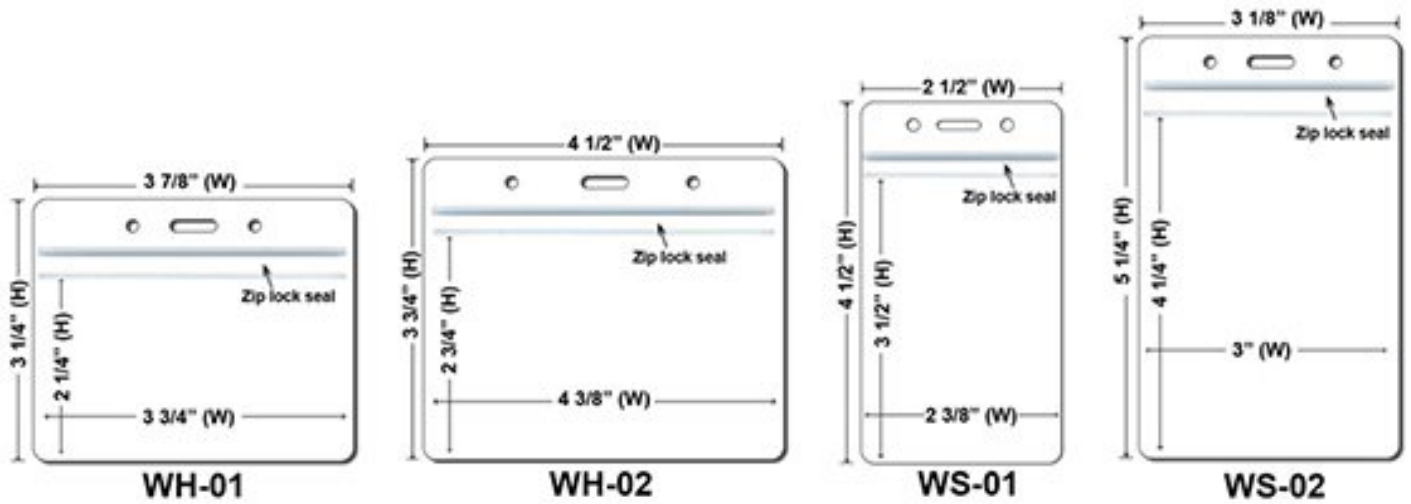

Plastic Badge Holders(Price On a P)

QTY	100-499	500-999	1000-1999	2000-4999	5000-9999	10000	25000
WS-01	$1.14	$0.60	$0.52	$0.48	$0.44	$0.42	$0.40
WS-02	$1.14	$0.60	$0.52	$0.48	$0.44	$0.42	$0.40
WH-01	$1.14	$0.60	$0.52	$0.48	$0.44	$0.42	$0.40
WH-02	$1.14	$0.60	$0.52	$0.48	$0.44	$0.42	$0.40

Vertical & Horizontal Haux Leather Badge Holders(Price On a P)