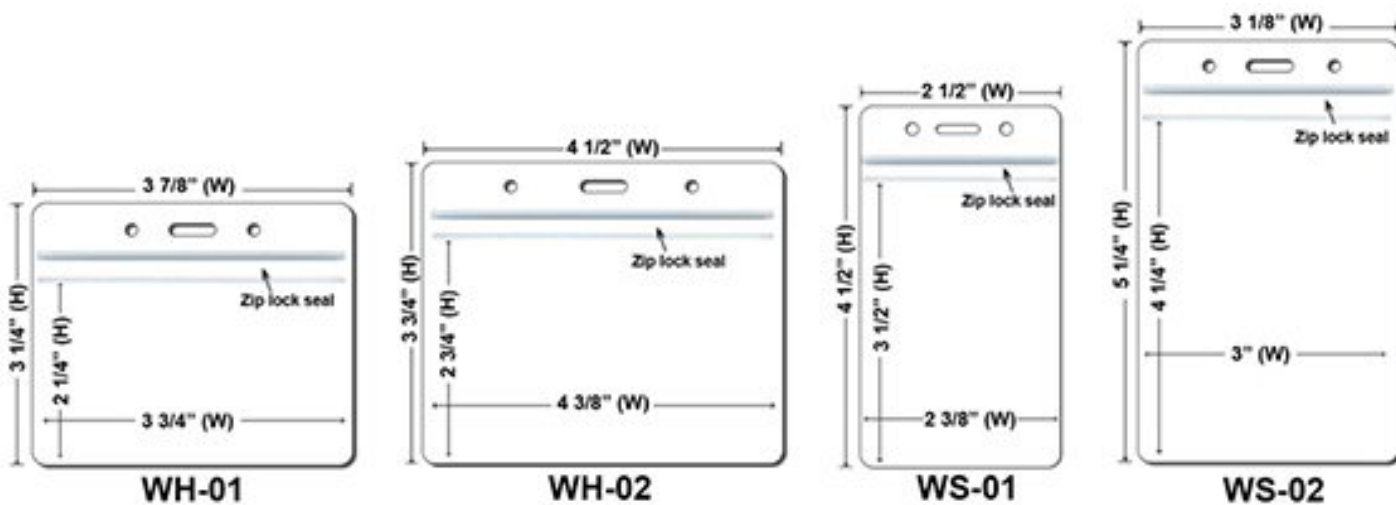

**Newly Arrived Clip
Attachment(Price On a P)**

Carabiner Keychain Attachments(Price On a P)

Extra Options(Price On a P)

Lanyard stitching Options

(Price On a P)

Plastic Badge Holders(Price On a P)

QTY	100-499	500-999	1000-1999	2000-4999	5000-9999	10000	25000
WS-01	\$1.14	\$0.60	\$0.52	\$0.48	\$0.44	\$0.42	\$0.40
WS-02	\$1.14	\$0.60	\$0.52	\$0.48	\$0.44	\$0.42	\$0.40
WH-01	\$1.14	\$0.60	\$0.52	\$0.48	\$0.44	\$0.42	\$0.40
WH-02	\$1.14	\$0.60	\$0.52	\$0.48	\$0.44	\$0.42	\$0.40