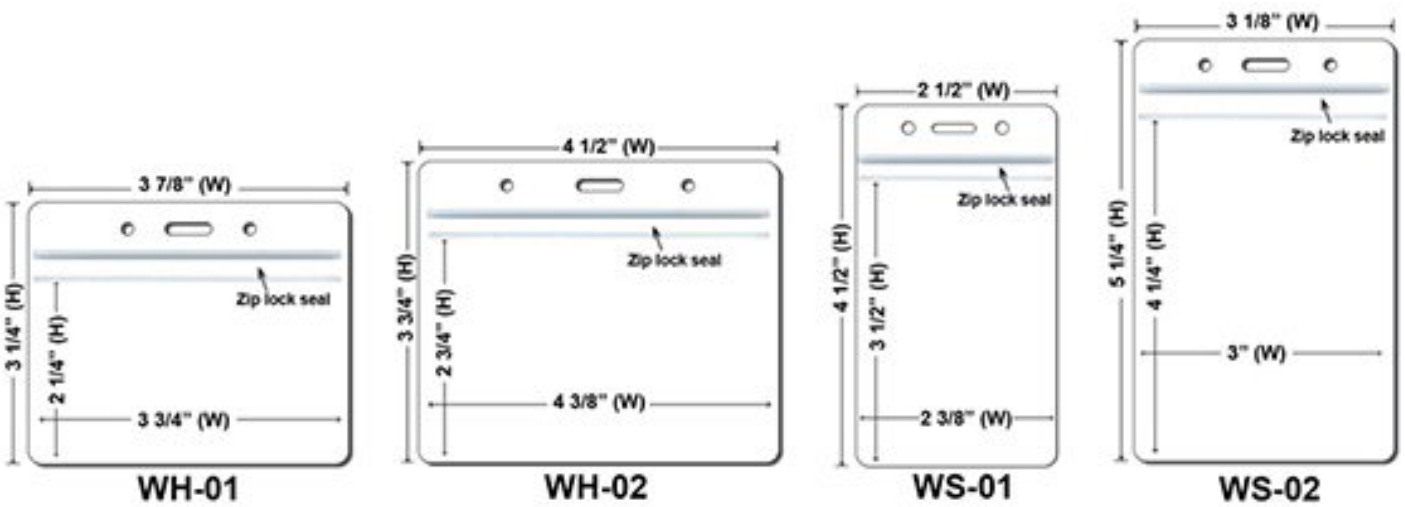

Extra Options(Price On a P)

Buckle Release

BreakaWay

Cell Phone Attachment

**Lanyard stitching Options
(Price On a P)**

Plastic Badge Holders(Price On a P)

QTY	100-499	500-999	1000-1999	2000-4999	5000-9999	10000	25000
WS-01	\$1.14	\$0.60	\$0.52	\$0.48	\$0.44	\$0.42	\$0.40
WS-02	\$1.14	\$0.60	\$0.52	\$0.48	\$0.44	\$0.42	\$0.40
WH-01	\$1.14	\$0.60	\$0.52	\$0.48	\$0.44	\$0.42	\$0.40
WH-02	\$1.14	\$0.60	\$0.52	\$0.48	\$0.44	\$0.42	\$0.40