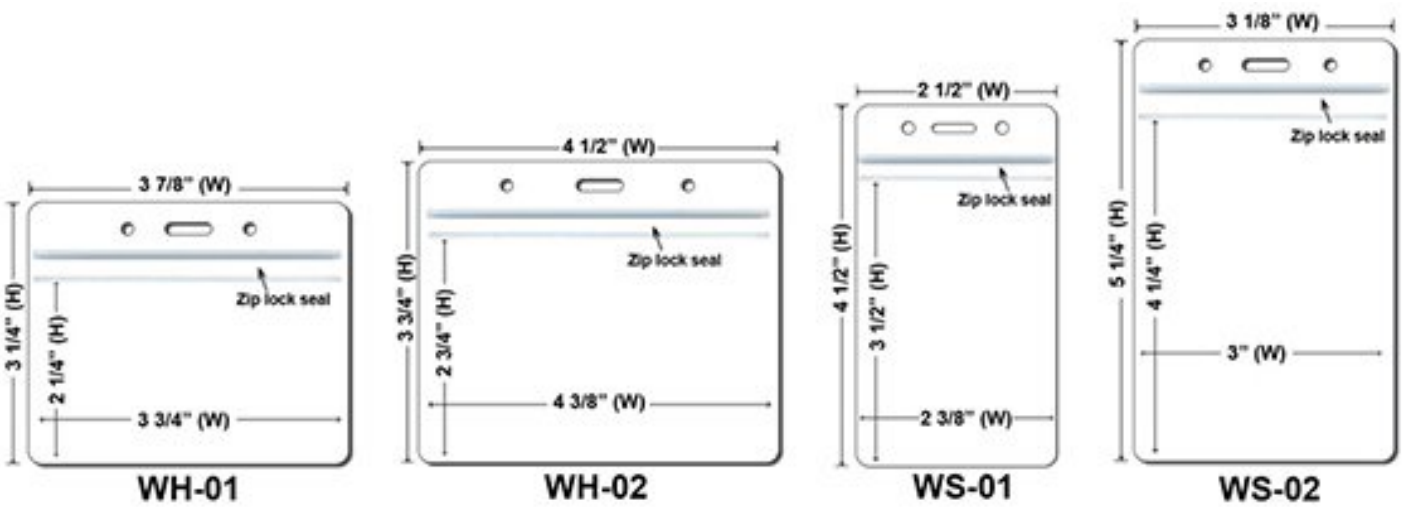

QTY	100-499	500-999	1000-1999	2000-4999	5000-9999	10000	25000
WS-01	$1.14	$0.60	$0.52	$0.48	$0.44	$0.42	$0.40
WS-02	$1.14	$0.60	$0.52	$0.48	$0.44	$0.42	$0.40
WH-01	$1.14	$0.60	$0.52	$0.48	$0.44	$0.42	$0.40
WH-02	$1.14	$0.60	$0.52	$0.48	$0.44	$0.42	$0.40

Vertical & Horizontal Haux Leather Badge Holders(Price On a P)