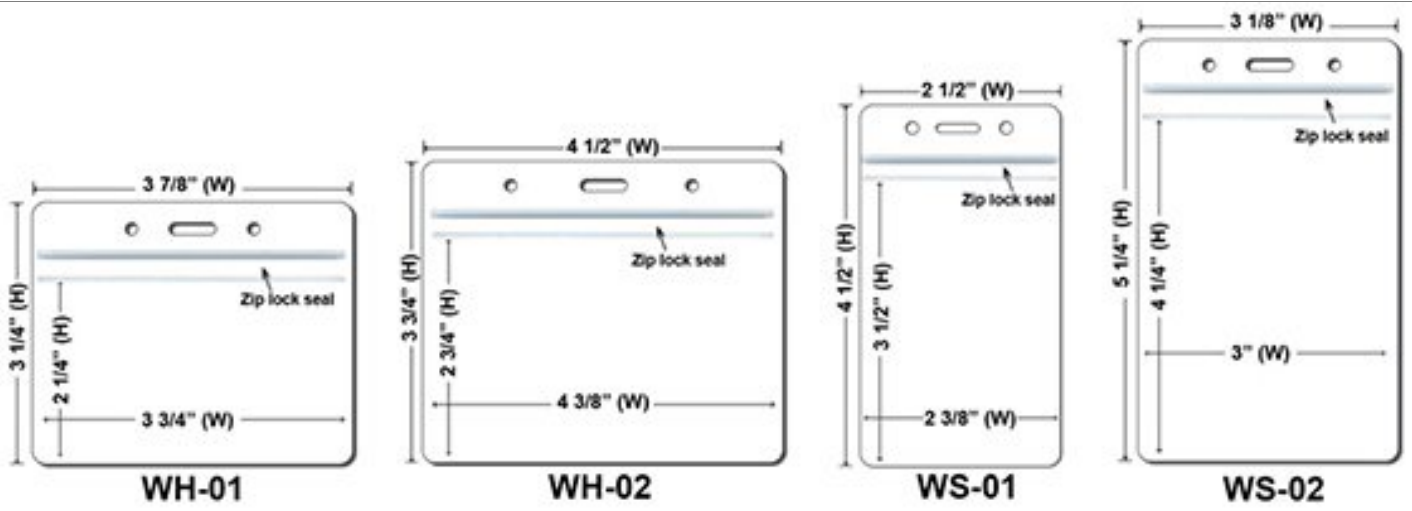

QTY	100-499	500-999	1000-1999	2000-4999	5000-9999	10000	25000
WS-01	$1.14	$0.60	$0.52	$0.48	$0.44	$0.42	$0.40
WS-02	$1.14	$0.60	$0.52	$0.48	$0.44	$0.42	$0.40
WH-01	$1.14	$0.60	$0.52	$0.48	$0.44	$0.42	$0.40
WH-02	$1.14	$0.60	$0.52	$0.48	$0.44	$0.42	$0.40

Vertical & Horizontal Haux Leather Badge Holders(Price On a P)