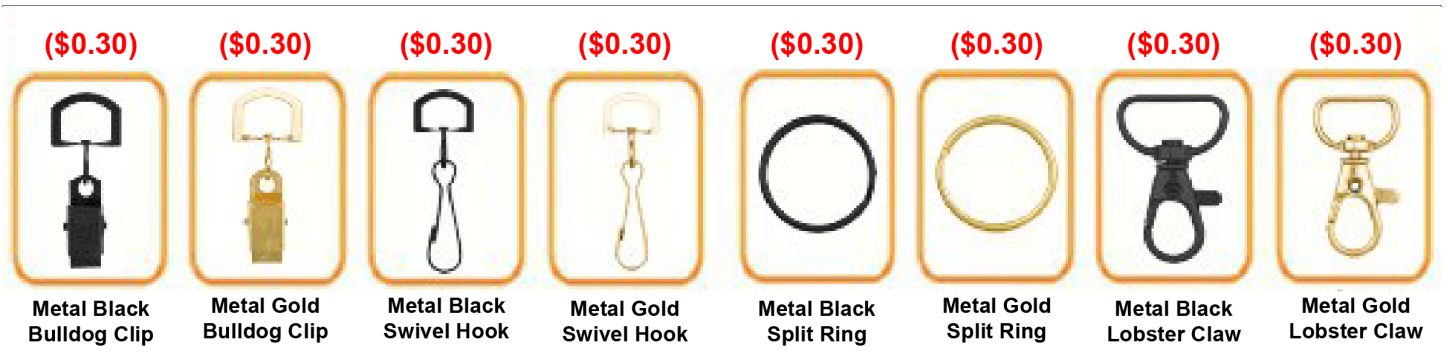

5/8 inch Dye Sublimation Lanyard

Product #	DS98409-5/8 inch
Material	Heat Transfer Polyester Material
Imprint	Dye - Sublimated
Additional Options	<p>Add Another Lanyard Color : \$50(P)</p> <p>Add Individual Bag: \$0.08/ each (P)</p> <p>Second clip attachment on lanyards: \$0.40/each(P) (CL-01 to CL-05)</p> <p>Second clip attachment on lanyards: \$0.80/each(P) (CL-06 to CL-09)</p> <p>Digital Proof: \$20(P)(Required)</p> <p>Add metal crimp - \$0.10(P)/each</p> <p>Imprint area of ID reel is around 20mm in diameter.</p> <p>View Printable Size Chart:Click Here</p>
Prices Include	FREE PMS Color Match
Color	Additional color will be counted as a separate order. View PMS Colors (click here for PMS color chart)

Product Price

Cost/Q uantity	100	200	300	500	1000	3000	5000	10000	20000
Cost on P	\$1.496	\$1.3	\$1.1	\$0.918	\$0.778	\$0.73	\$0.7	\$0.64	\$0.62

STOCK COLORS

Attachment(Price On a P)

Gold & Black Metal Clip Attachment(Price On a P)

Newly Arrived Clip Attachment(Price On a P)

Carabiner Keychain Attachments(Price On a P)

Extra Options(Price On a P)

Buckle Release

BreakaWay

Cell Phone Attachment

**Lanyard stitching Options
(Price On a P)**