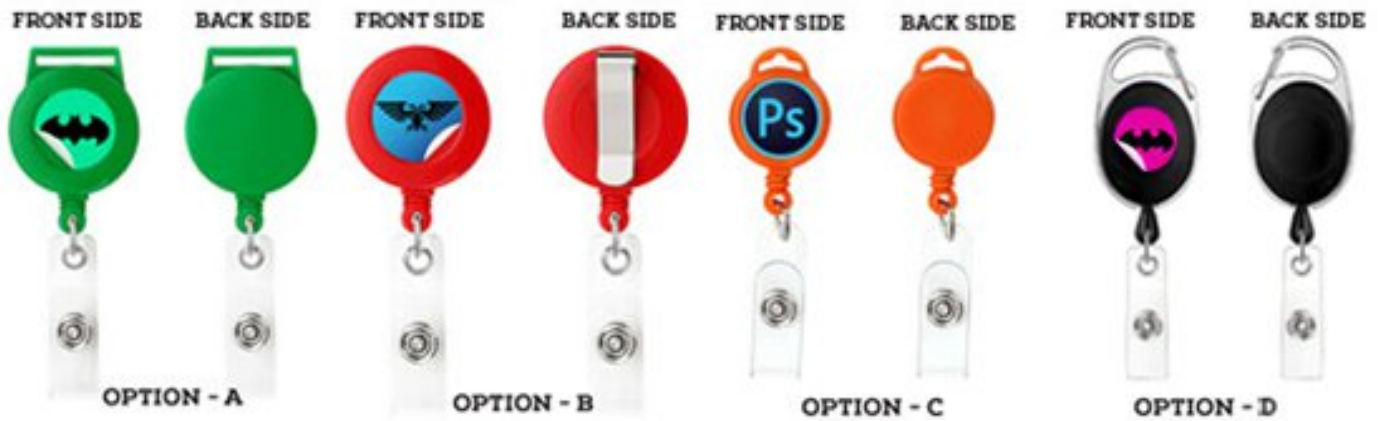

Vertical & Horizontal Haux Leather Badge Holders(Price On a P)

Qty	0-99	100	3000	
Price	\$1.64	\$1.56	\$1.56	

Aluminium Badge Holders(Price On a P)

Qty	0-99	100	3000	
Price	\$1.64	\$1.56	\$1.56	

Laminated PVC ID Cards(Price On a P)

Qty	10	20	50	
Price	\$9.02	\$6.32	\$5.28	

ID Reels(Price On a P)

available in various colors

Black

Blue

Red

Orange

Green