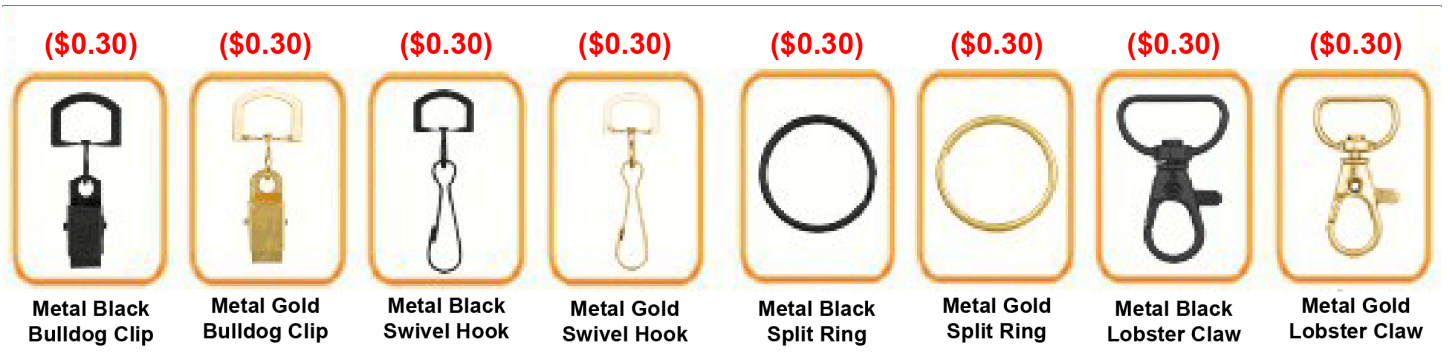

1 inch Dye Sublimation Lanyard

Product #	DS98409-1
Material	Heat Transfer Polyester Material
Imprint	Dye - Sublimated
Additional Options	<p>Add Another Lanyard Color : \$50(P)</p> <p>Add Individual Bag: \$0.08/ each (P)</p> <p>Second clip attachment on lanyards: \$0.40/each(P) (CL-01 to CL-05)</p> <p>Second clip attachment on lanyards: \$0.80/each(P) (CL-06 to CL-09)</p> <p>Digital Proof: \$20(P)(Required)</p> <p>Add metal crimp - \$0.10)/each</p> <p>Imprint area of ID reel is around 20mm in diameter.</p> <p>View Printable Size Chart:Click Here</p>
Prices Include	FREE PMS Color Match
Color	Additional color will be counted as a separate order. View PMS Colors (click here for PMS color chart)

Product Price

Cost/Q uantity	100	200	300	500	1000	3000	5000	10000	20000
Cost on P	\$1.768	\$1.456	\$1.24	\$1.14	\$1.0	\$0.97	\$0.91	\$0.88	\$0.86

STOCK COLORS

Attachment(Price On a P)

Gold & Black Metal Clip Attachment(Price On a P)

Newly Arrived Clip Attachment(Price On a P)

Carabiner Keychain Attachments(Price On a P)

Extra Options(Price On a P)

Buckle Release

BreakaWay

Cell Phone Attachment

**Lanyard stitching Options
(Price On a P)**