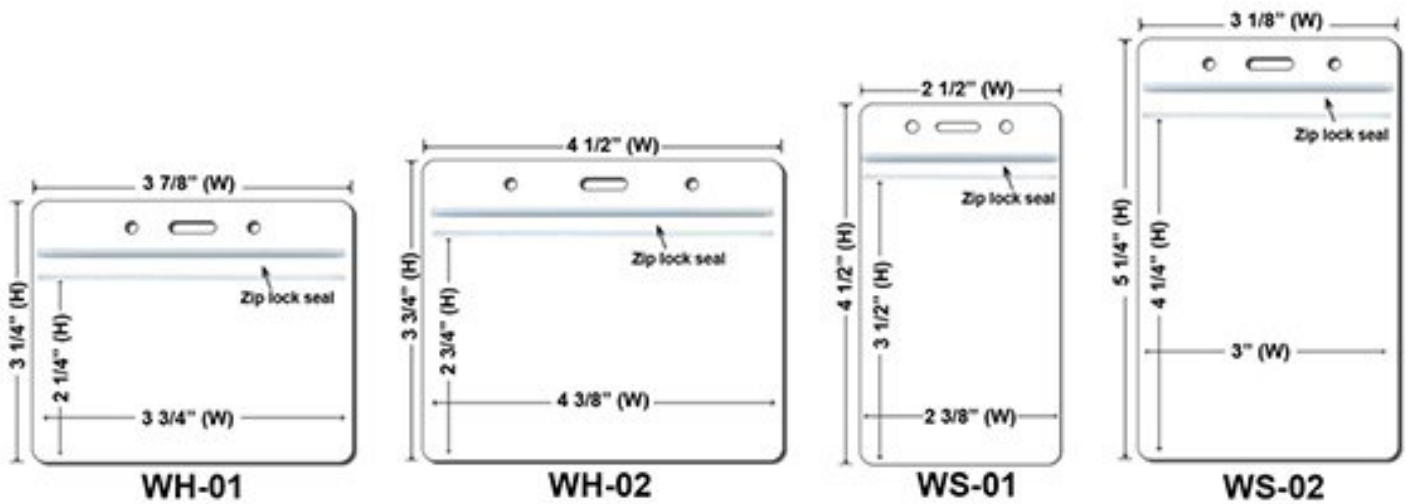

(+\$0.10)

Metal Clip

(+\$0.18)

Metal Bead

(+\$0.18)

Length Adjuster

Plastic Badge Holders(Price On a P)

QTY	100-499	500-999	1000-1999	2000-4999	5000-9999	10000	25000
WS-01	\$1.14	\$0.60	\$0.52	\$0.48	\$0.44	\$0.42	\$0.40
WS-02	\$1.14	\$0.60	\$0.52	\$0.48	\$0.44	\$0.42	\$0.40
WH-01	\$1.14	\$0.60	\$0.52	\$0.48	\$0.44	\$0.42	\$0.40
WH-02	\$1.14	\$0.60	\$0.52	\$0.48	\$0.44	\$0.42	\$0.40