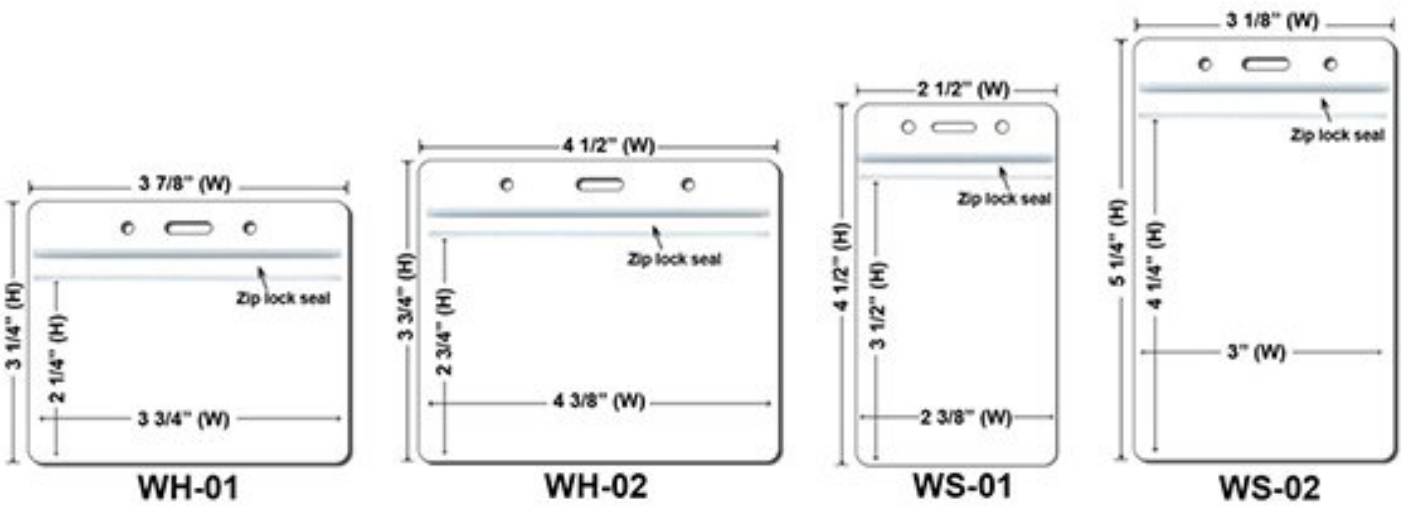

Red

(+\$0.60)

Purple

**Extra Options(Price On a P)**

Buckle Release

BreakaWay

Cell Phone Attachment

**Lanyard stitching Options  
(Price On a P)**