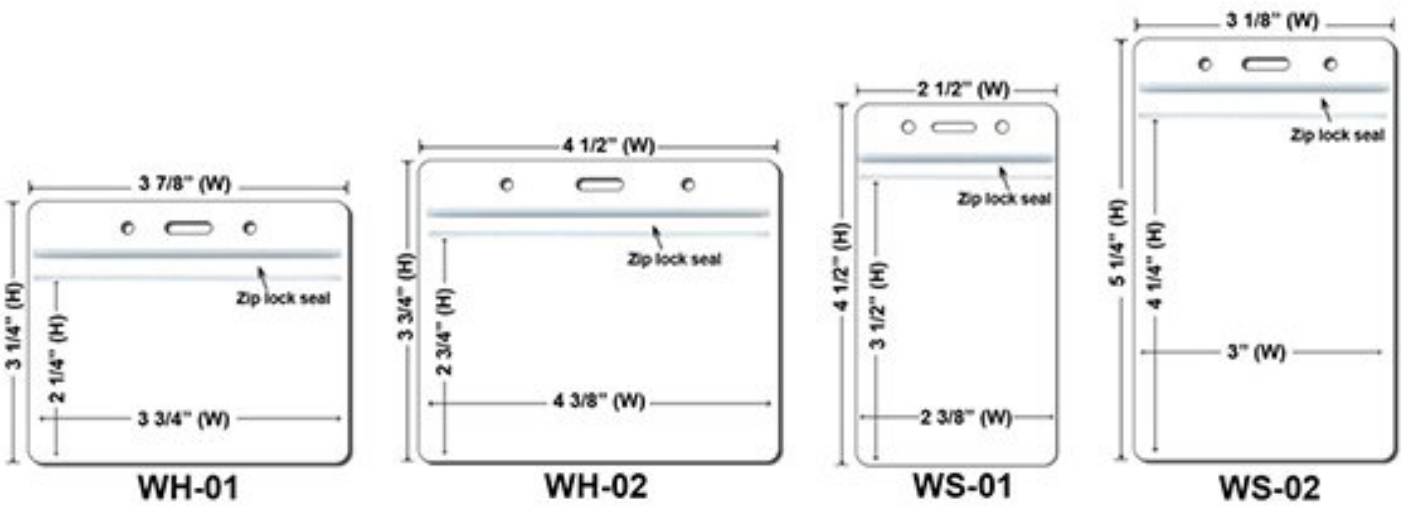

Purple

Extra Options(Price On a P)

Buckle Release

BreakaWay

Cell Phone Attachment

**Lanyard stitching Options
(Price On a P)**

Plastic Badge Holders(Price On a P)

QTY	100-499	500-999	1000-1999	2000-4999	5000-9999	10000	25000
WS-01	\$1.14	\$0.60	\$0.52	\$0.48	\$0.44	\$0.42	\$0.40
WS-02	\$1.14	\$0.60	\$0.52	\$0.48	\$0.44	\$0.42	\$0.40
WH-01	\$1.14	\$0.60	\$0.52	\$0.48	\$0.44	\$0.42	\$0.40
WH-02	\$1.14	\$0.60	\$0.52	\$0.48	\$0.44	\$0.42	\$0.40