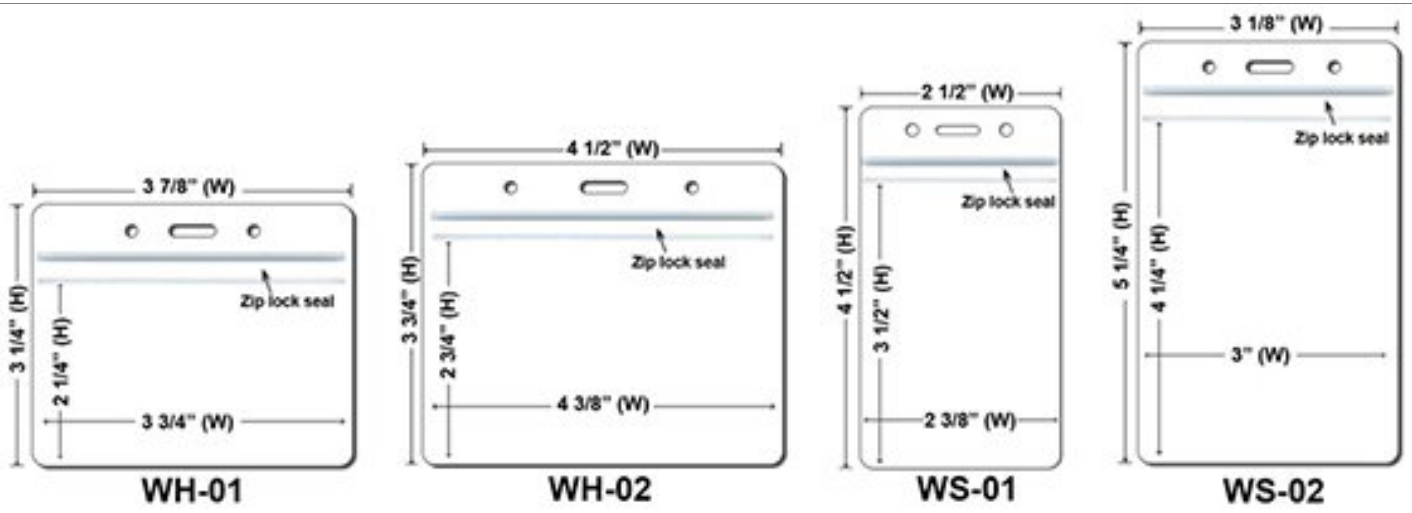

5/8 inch Nylon Lanyard

Product #	NL984-MS-5/8
Material	Nylon
Imprint	Printed
Additional Options	<p>Add Another Lanyard Color:\$70(P) Additional Imprint Color: \$90(P) and \$0.06(P) per lanyard Non-stock Lanyard Colors (PMS): \$160(P) Add Individual Bag: \$0.08/each (P) Second clip attachment on lanyards: \$0.40/each(P) (CL-01 to CL-05) Second clip attachment on lanyards: \$0.80/each(P) (CL-06 to CL-09) Custom Packaging: Setup - \$380(P) & Runcharge - \$0.16/each(P)(For Eg:- 10000 bands : packed in 50 in each bag) Digital Proof: \$20(P)(Required) Add metal crimp - \$0.10(P)/each Only one message is free 2nd Message Mold: \$100(p) Reverse Side Printing: \$80(P) \$0.08/each (P) Mold Fee Breakdown:Click Here Imprint area of ID reel is around 20mm in diameter. View Printable Size Chart:Click Here</p>

Buckle Release

BreakaWay

Cell Phone Attachment

**Lanyard stitching Options
(Price On a P)**

Plastic Badge Holders(Price On a P)

QTY	100-499	500-999	1000-1999	2000-4999	5000-9999	10000	25000
WS-01	\$1.14	\$0.60	\$0.52	\$0.48	\$0.44	\$0.42	\$0.40
WS-02	\$1.14	\$0.60	\$0.52	\$0.48	\$0.44	\$0.42	\$0.40
WH-01	\$1.14	\$0.60	\$0.52	\$0.48	\$0.44	\$0.42	\$0.40
WH-02	\$1.14	\$0.60	\$0.52	\$0.48	\$0.44	\$0.42	\$0.40