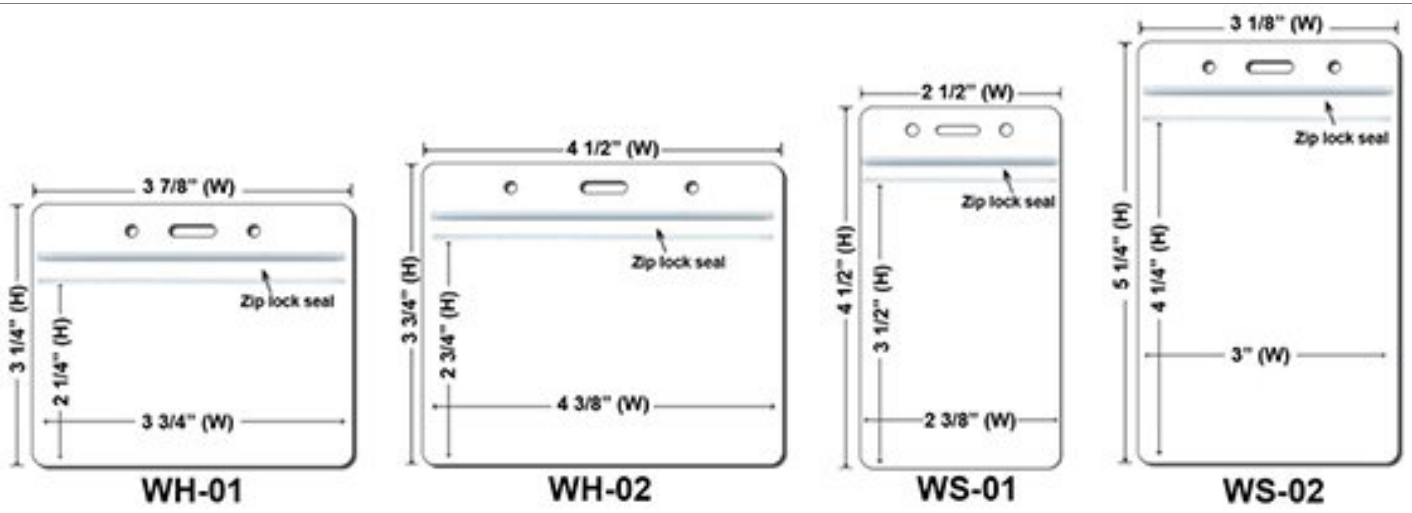

Buckle Release

BreakaWay

Cell Phone Attachment

Lanyard stitching Options (Price On a P)

Plastic Badge Holders(Price On a P)

QTY	100-499	500-999	1000-1999	2000-4999	5000-9999	10000	25000
WS-01	\$1.14	\$0.60	\$0.52	\$0.48	\$0.44	\$0.42	\$0.40
WS-02	\$1.14	\$0.60	\$0.52	\$0.48	\$0.44	\$0.42	\$0.40
WH-01	\$1.14	\$0.60	\$0.52	\$0.48	\$0.44	\$0.42	\$0.40
WH-02	\$1.14	\$0.60	\$0.52	\$0.48	\$0.44	\$0.42	\$0.40