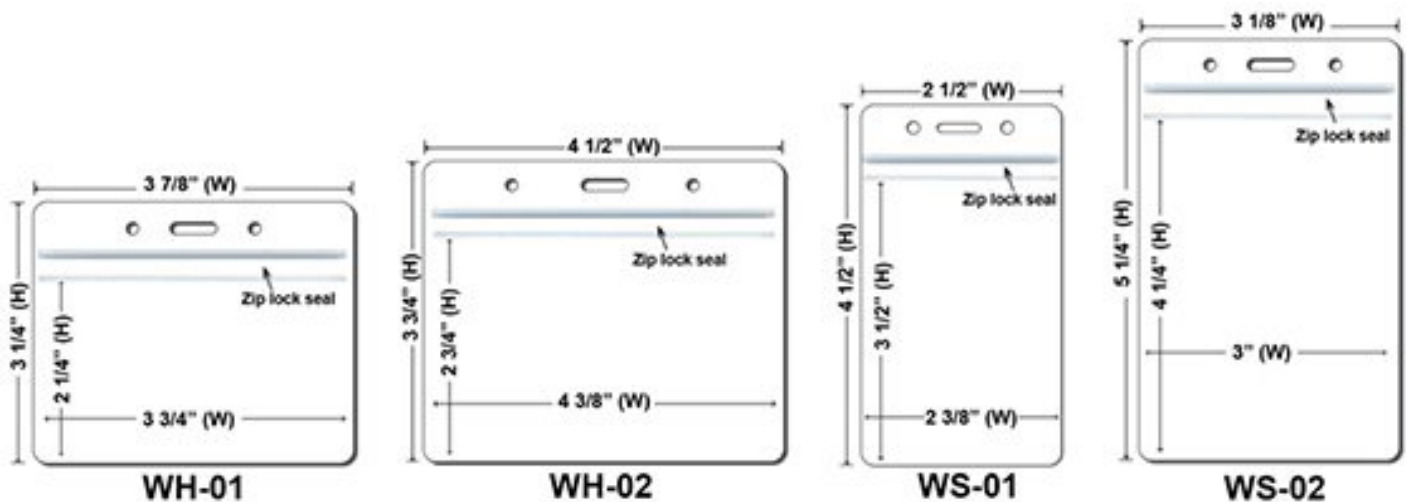

Nylon 5/8 inch Lanyard

Product #	NL984-5/8
Material	Nylon
Imprint	Printed
Additional Options	<p>Add Another Lanyard Color:\$70(P) Additional Imprint Color: \$90(P) and \$0.06(P) per lanyard Non-stock Lanyard Colors (PMS): \$160(P) Add Individual Bag: \$0.08/each (P) Second clip attachment on lanyards: \$0.40/each(P) (CL-01 to CL-05) Second clip attachment on lanyards: \$0.80/each(P) (CL-06 to CL-09) Custom Packaging: Setup - \$380(P) & Runcharge - \$0.16/each(P)(For Eg:- 10000 bands : packed in 50 in each bag) Digital Proof: \$20(P)(Required) Add metal crimp - \$0.10(P)/each Only one message is free 2nd Message Mold: \$100(p) Reverse Side Printing: \$80(P) \$0.08/each (P) Mold Fee Breakdown:Click Here Imprint area of ID reel is around 20mm in diameter. View Printable Size Chart:Click Here</p>

Buckle Release

BreakaWay

Cell Phone Attachment

**Lanyard stitching Options
(Price On a P)**

Plastic Badge Holders(Price On a P)

QTY	100-499	500-999	1000-1999	2000-4999	5000-9999	10000	25000
WS-01	\$1.14	\$0.60	\$0.52	\$0.48	\$0.44	\$0.42	\$0.40
WS-02	\$1.14	\$0.60	\$0.52	\$0.48	\$0.44	\$0.42	\$0.40
WH-01	\$1.14	\$0.60	\$0.52	\$0.48	\$0.44	\$0.42	\$0.40
WH-02	\$1.14	\$0.60	\$0.52	\$0.48	\$0.44	\$0.42	\$0.40