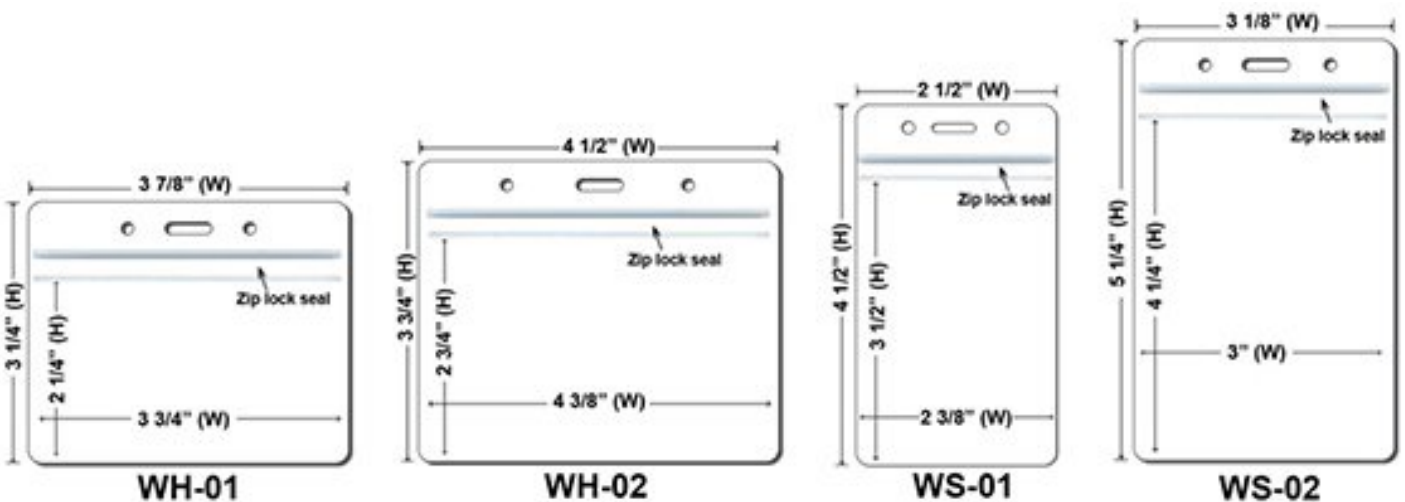

Nylon 5/8 inch Lanyard

Product #	NL984-5/8
Material	Nylon
Imprint	Printed
Additional Options	<p>Add Another Lanyard Color:\$70(P) Additional Imprint Color: \$90(P) and \$0.06(P) per lanyard Non-stock Lanyard Colors (PMS): \$160(P) Add Individual Bag: \$0.08/each (P) Second clip attachment on lanyards: \$0.40/each(P) (CL-01 to CL-05) Second clip attachment on lanyards: \$0.80/each(P) (CL-06 to CL-09) Custom Packaging: Setup - \$380(P) & Runcharge - \$0.16/each(P)(For Eg:- 10000 bands : packed in 50 in each bag) Digital Proof: \$20(P)(Required) Add metal crimp - \$0.10(P)/each Only one message is free 2nd Message Mold: \$100(p) Reverse Side Printing: \$80(P) \$0.08/each (P) Mold Fee Breakdown:Click Here Imprint area of ID reel is around 20mm in diameter. View Printable Size Chart:Click Here</p>

Buckle Release

BreakaWay

Cell Phone Attachment

**Lanyard stitching Options
(Price On a P)**

Plastic Badge Holders(Price On a P)

QTY	100-499	500-999	1000-1999	2000-4999	5000-9999	10000	25000
WS-01	\$1.14	\$0.60	\$0.52	\$0.48	\$0.44	\$0.42	\$0.40
WS-02	\$1.14	\$0.60	\$0.52	\$0.48	\$0.44	\$0.42	\$0.40
WH-01	\$1.14	\$0.60	\$0.52	\$0.48	\$0.44	\$0.42	\$0.40
WH-02	\$1.14	\$0.60	\$0.52	\$0.48	\$0.44	\$0.42	\$0.40