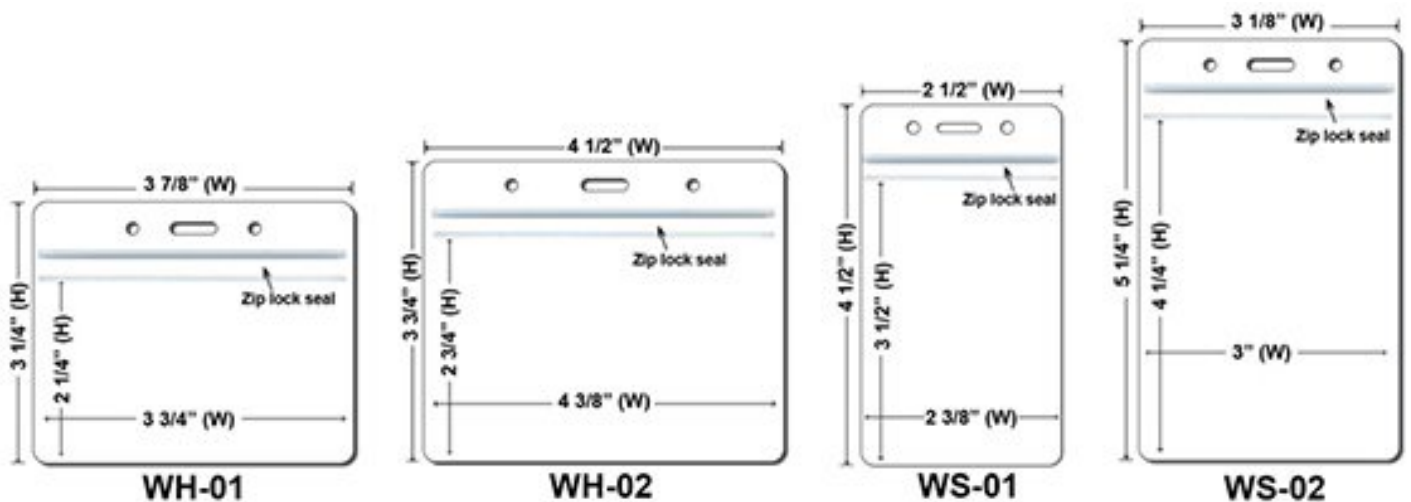

Buckle Release
.40 / Each

Buckle Release

Safety Breakaway
.20 / Each

BreakaWay

Cell Phone Attachment
.40 / Each

Cell Phone Attachment

Lanyard stitching Options (Price On a P)

Plastic Badge Holders(Price On a P)