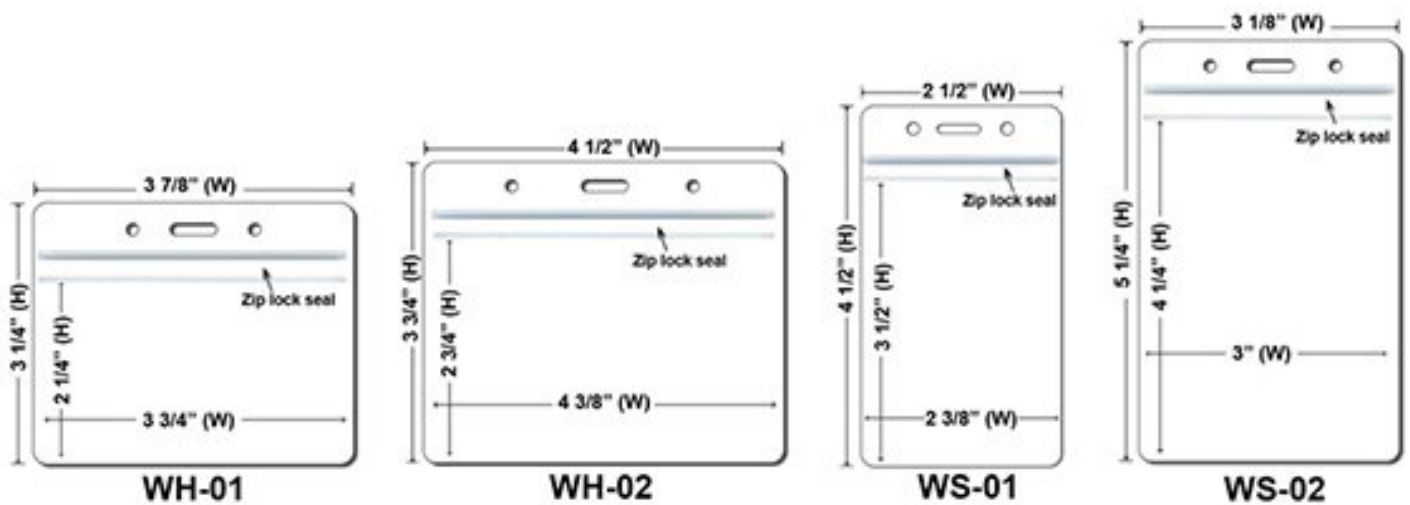

### Extra Options(Price On a P)

Buckle Release

BreakaWay

Cell Phone Attachment

**Lanyard stitching Options  
(Price On a P)**

**Plastic Badge Holders(Price On a P)**

QTY	100-499	500-999	1000-1999	2000-4999	5000-9999	10000	25000
-----	---------	---------	-----------	-----------	-----------	-------	-------

WS-01	\$1.14	\$0.60	\$0.52	\$0.48	\$0.44	\$0.42	\$0.40
WS-02	\$1.14	\$0.60	\$0.52	\$0.48	\$0.44	\$0.42	\$0.40
WH-01	\$1.14	\$0.60	\$0.52	\$0.48	\$0.44	\$0.42	\$0.40
WH-02	\$1.14	\$0.60	\$0.52	\$0.48	\$0.44	\$0.42	\$0.40