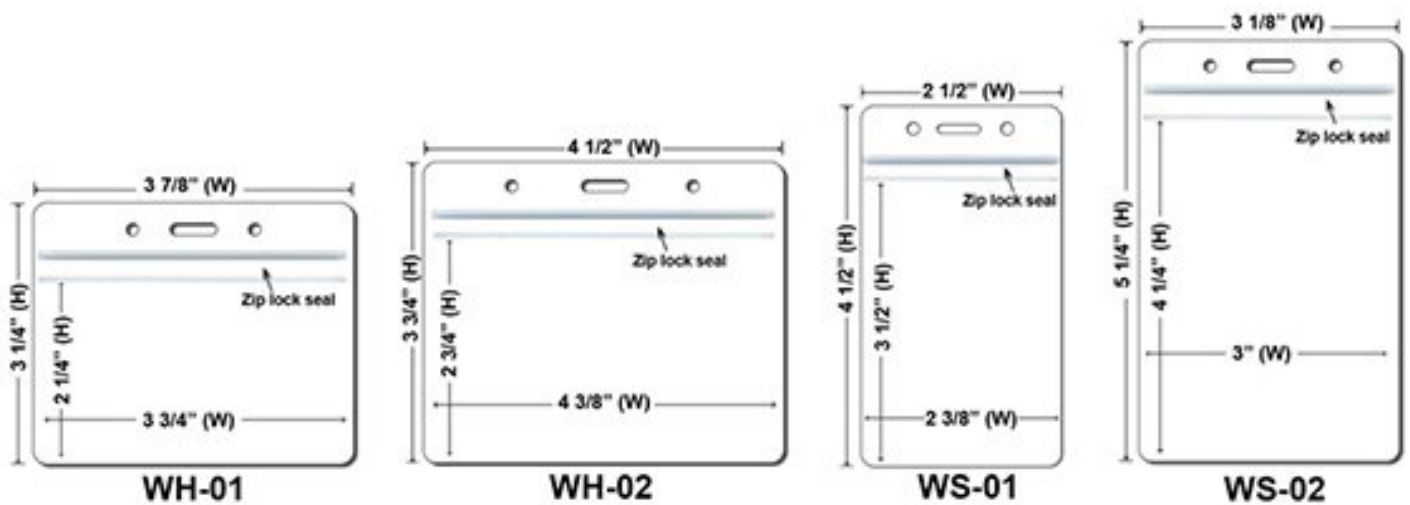

QTY	100-499	500-999	1000-1999	2000-4999	5000-9999	10000	25000