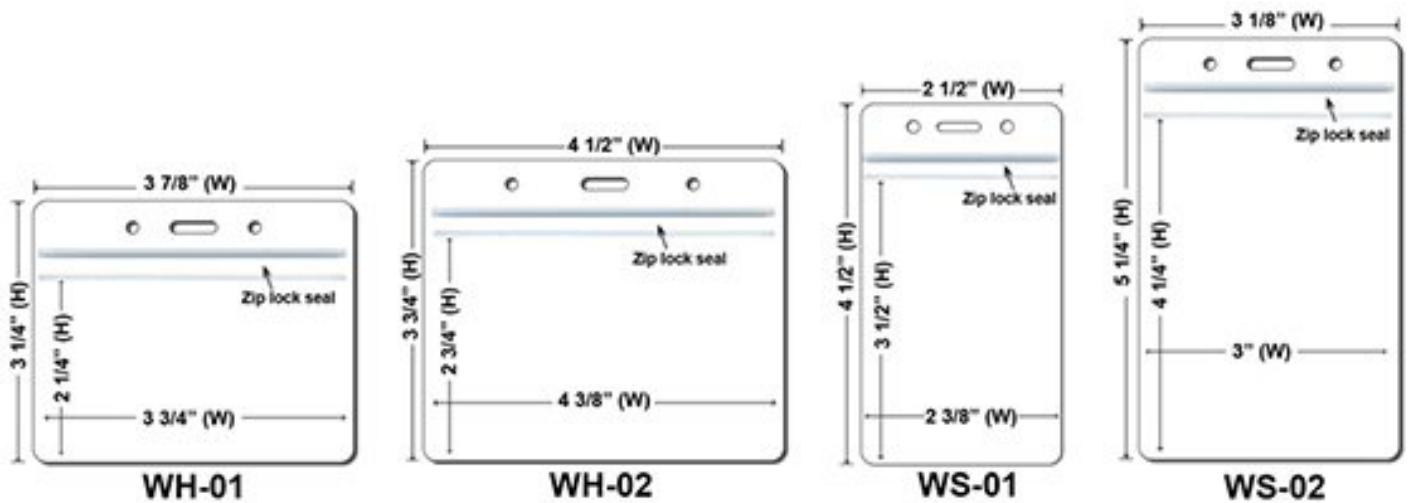

QTY	100-499	500-999	1000-1999	2000-4999	5000-9999	10000	25000