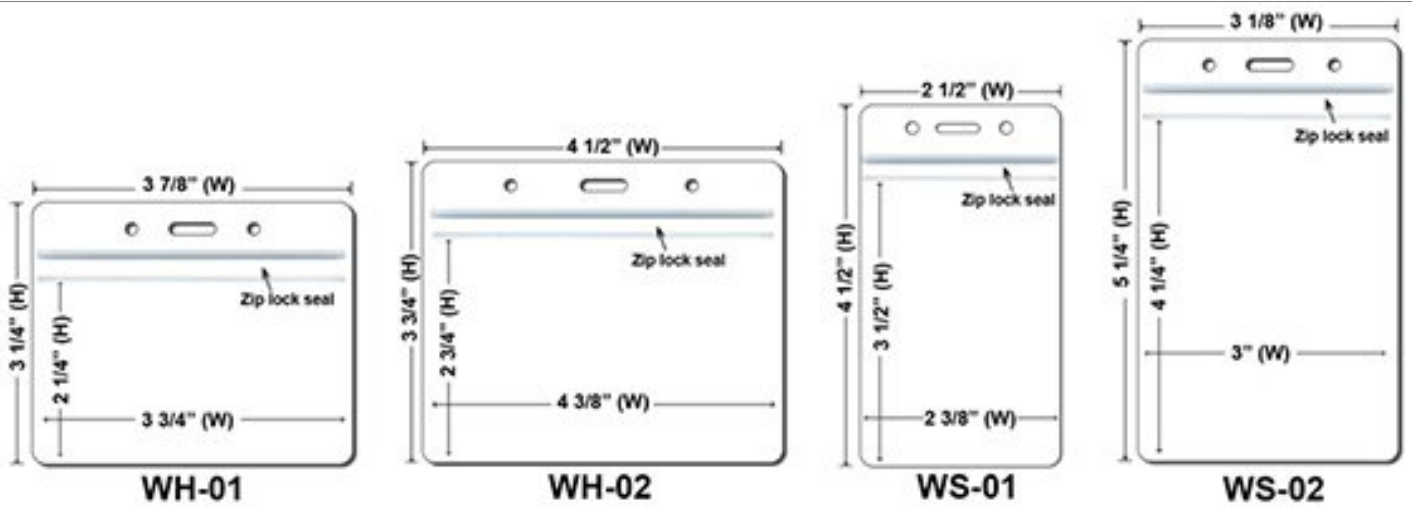

1/2 inch Tubular Lanyard

Product #	TB984-1/2 inch
Material	Tubular
Imprint	Printed
Additional Options	<p>Add Another Lanyard Color:\$70(P)</p> <p>Additional Imprint Color: \$90(P) and \$0.06(P) per lanyard</p> <p>Second clip attachment on lanyards: \$0.40/each(P) (CL-01 to CL-05)</p> <p>Second clip attachment on lanyards: \$0.80/each(P) (CL-06 to CL-09)</p> <p>Non-stock Lanyard Colors (PMS): \$160 (P)</p> <p>Add Individual Bag: \$0.08/ each (P)</p> <p>Custom Packaging: Setup - \$380(P) & Runcharge - \$0.16/each(P)(For Eg:- 10000 bands : packed in 50 in each bag)</p> <p>Digital Proof: \$20(P)(Required)</p> <p>Add metal crimp - \$0.10(P)/each</p> <p>Only one message is free 2nd Message Mold: \$100(p)</p> <p>Reverse Side Printing: \$80(P) \$0.08/each (P)</p> <p>Mold Fee Breakdown:Click Here</p> <p>Imprint area of ID reel is around 20mm in diameter.</p> <p>View Printable Size Chart:Click Here</p>

BreakaWay

Cell Phone Attachment

**Lanyard stitching Options
(Price On a P)**

Plastic Badge Holders(Price On a P)

QTY	100-499	500-999	1000-1999	2000-4999	5000-9999	10000	25000
WS-01	\$1.14	\$0.60	\$0.52	\$0.48	\$0.44	\$0.42	\$0.40
WS-02	\$1.14	\$0.60	\$0.52	\$0.48	\$0.44	\$0.42	\$0.40
WH-01	\$1.14	\$0.60	\$0.52	\$0.48	\$0.44	\$0.42	\$0.40
WH-02	\$1.14	\$0.60	\$0.52	\$0.48	\$0.44	\$0.42	\$0.40