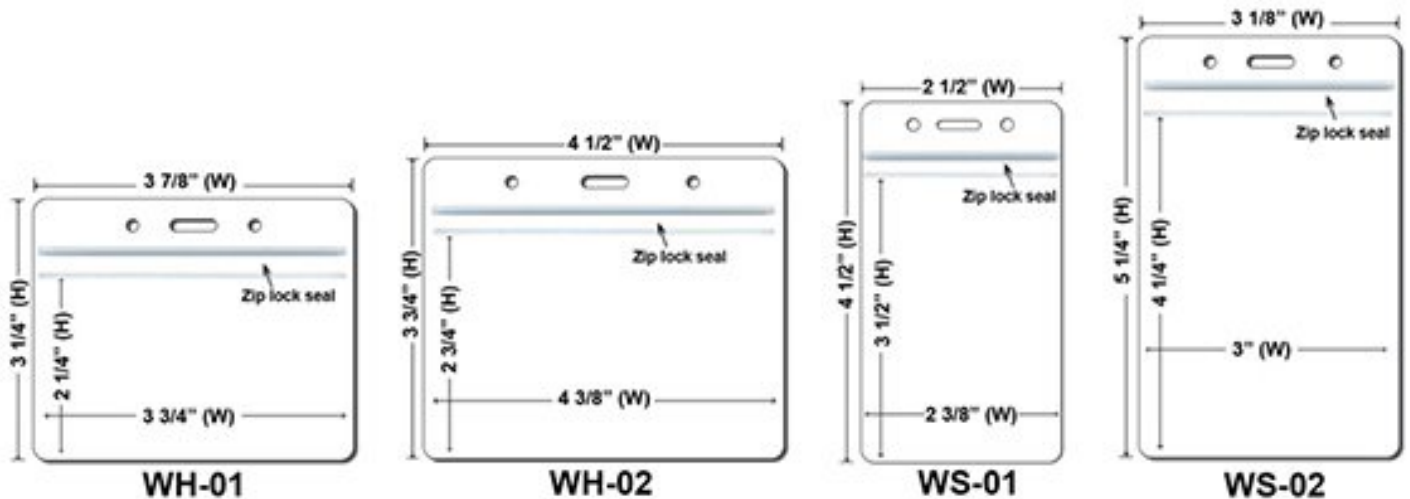

Buckle Release

Safety Breakaway
.20 / Each

BreakaWay

Cell Phone Attachment
.40 / Each

Cell Phone Attachment

Plastic Badge Holders(Price On a P)

QTY	100-499	500-999	1000-1999	2000-4999	5000-9999	10000	25000
WS-01	\$1.14	\$0.60	\$0.52	\$0.48	\$0.44	\$0.42	\$0.40
WS-02	\$1.14	\$0.60	\$0.52	\$0.48	\$0.44	\$0.42	\$0.40
WH-01	\$1.14	\$0.60	\$0.52	\$0.48	\$0.44	\$0.42	\$0.40
WH-02	\$1.14	\$0.60	\$0.52	\$0.48	\$0.44	\$0.42	\$0.40