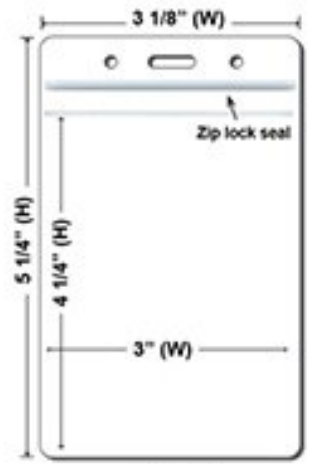

**Buckle Release**  
**.40 / Each**

Buckle Release

**Safety Breakaway**  
**.20 / Each**

BreakaWay

**Cell Phone Attachment**  
**.40 / Each**

Cell Phone Attachment

**Plastic Badge Holders(Price On a P)**

**WH-01**

**WH-02**

**WS-01**

**WS-02**

QTY	100-499	500-999	1000-1999	2000-4999	5000-9999	10000	25000
WS-01	\$1.14	\$0.60	\$0.52	\$0.48	\$0.44	\$0.42	\$0.40
WS-02	\$1.14	\$0.60	\$0.52	\$0.48	\$0.44	\$0.42	\$0.40
WH-01	\$1.14	\$0.60	\$0.52	\$0.48	\$0.44	\$0.42	\$0.40
WH-02	\$1.14	\$0.60	\$0.52	\$0.48	\$0.44	\$0.42	\$0.40