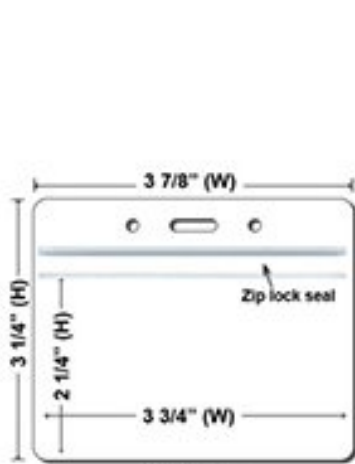

Buckle Release

Safety Breakaway
.20 / Each

BreakaWay

Cell Phone Attachment
.40 / Each

Cell Phone Attachment

Plastic Badge Holders(Price On a P)

WH-01

WH-02