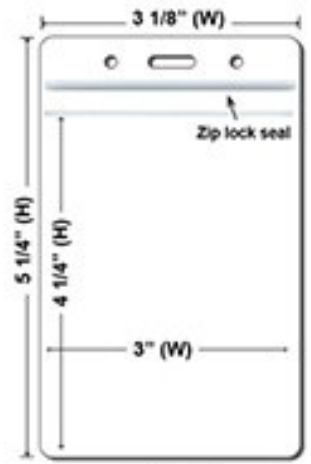

WS-02

QTY	100-499	500-999	1000-1999	2000-4999	5000-9999	10000	25000
WS-01	$1.14	$0.60	$0.52	$0.48	$0.44	$0.42	$0.40
WS-02	$1.14	$0.60	$0.52	$0.48	$0.44	$0.42	$0.40
WH-01	$1.14	$0.60	$0.52	$0.48	$0.44	$0.42	$0.40
WH-02	$1.14	$0.60	$0.52	$0.48	$0.44	$0.42	$0.40

Vertical & Horizontal Haux Leather Badge Holders(Price On a P)

Qty	0-99	100