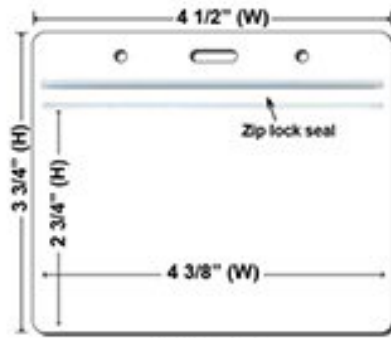

Buckle Release

Safety Breakaway
.20 / Each

BreakaWay

Cell Phone Attachment
.40 / Each

Cell Phone Attachment

Plastic Badge Holders(Price On a P)

WH-01

WH-02