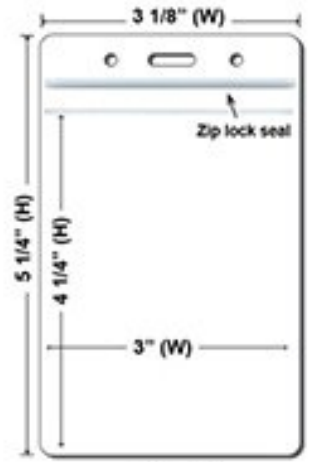

Buckle Release

Safety Breakaway
.20 / Each

BreakaWay

Cell Phone Attachment
.40 / Each

Cell Phone Attachment

Plastic Badge Holders(Price On a P)

WH-01

WH-02

WS-01

WS-02

| QTY | 100-499 | 500-999 | 1000-1999 | 2000-4999 | 5000-9999 | 10000 | 25000 |
|-------|---------|---------|-----------|-----------|-----------|--------|--------|
| WS-01 | \$1.14 | \$0.60 | \$0.52 | \$0.48 | \$0.44 | \$0.42 | \$0.40 |
| WS-02 | \$1.14 | \$0.60 | \$0.52 | \$0.48 | \$0.44 | \$0.42 | \$0.40 |
| WH-01 | \$1.14 | \$0.60 | \$0.52 | \$0.48 | \$0.44 | \$0.42 | \$0.40 |
| WH-02 | \$1.14 | \$0.60 | \$0.52 | \$0.48 | \$0.44 | \$0.42 | \$0.40 |