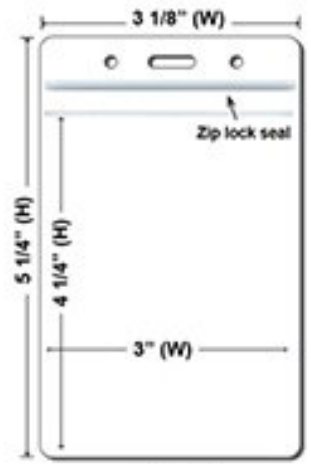

Buckle Release

Safety Breakaway
.20 / Each

BreakaWay

Cell Phone Attachment
.40 / Each

Cell Phone Attachment

Plastic Badge Holders(Price On a P)

WH-01

WH-02

WS-01

WS-02

| QTY | 100-499 | 500-999 | 1000-1999 | 2000-4999 | 5000-9999 | 10000 | 25000 |
|-------|---------|---------|-----------|-----------|-----------|--------|--------|
| WS-01 | \$1.14 | \$0.60 | \$0.52 | \$0.48 | \$0.44 | \$0.42 | \$0.40 |
| WS-02 | \$1.14 | \$0.60 | \$0.52 | \$0.48 | \$0.44 | \$0.42 | \$0.40 |
| WH-01 | \$1.14 | \$0.60 | \$0.52 | \$0.48 | \$0.44 | \$0.42 | \$0.40 |
| WH-02 | \$1.14 | \$0.60 | \$0.52 | \$0.48 | \$0.44 | \$0.42 | \$0.40 |