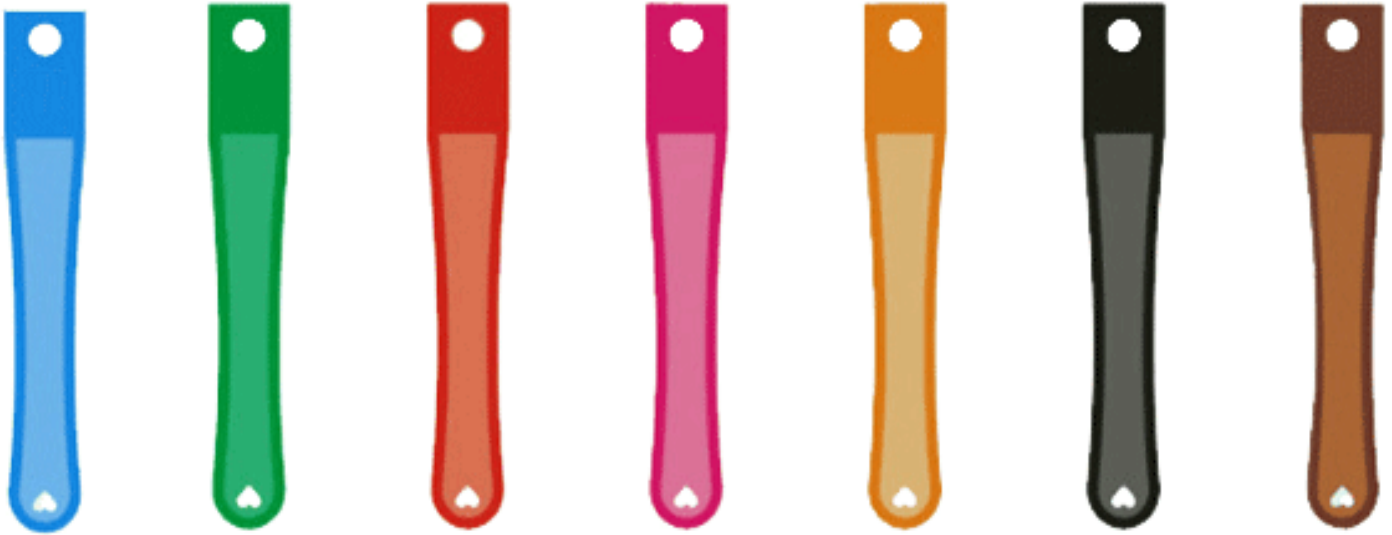

2 PART EXPANDABLE SEASHELL HAND FAN

ITEM#2PESHF98409

Reverse Side Printing : \$130(P) \$0.06/EACH(P)

Different Artwork/logo on back side : \$80(P)

PMS Color Match : \$25(V)

Setup Charge : \$70

Plastic Handle : Free

Cost is with Full Color Printing on One side*

Plastic Handel Colors Option

2 PART EXPANDABLE SEASHELL HAND FAN Price on (P)**

Product Price

Cost/Quantity	500	1000	2500	5000	10000
Cost on P	\$1.64	\$1.16	\$0.92	\$0.7	\$0.68