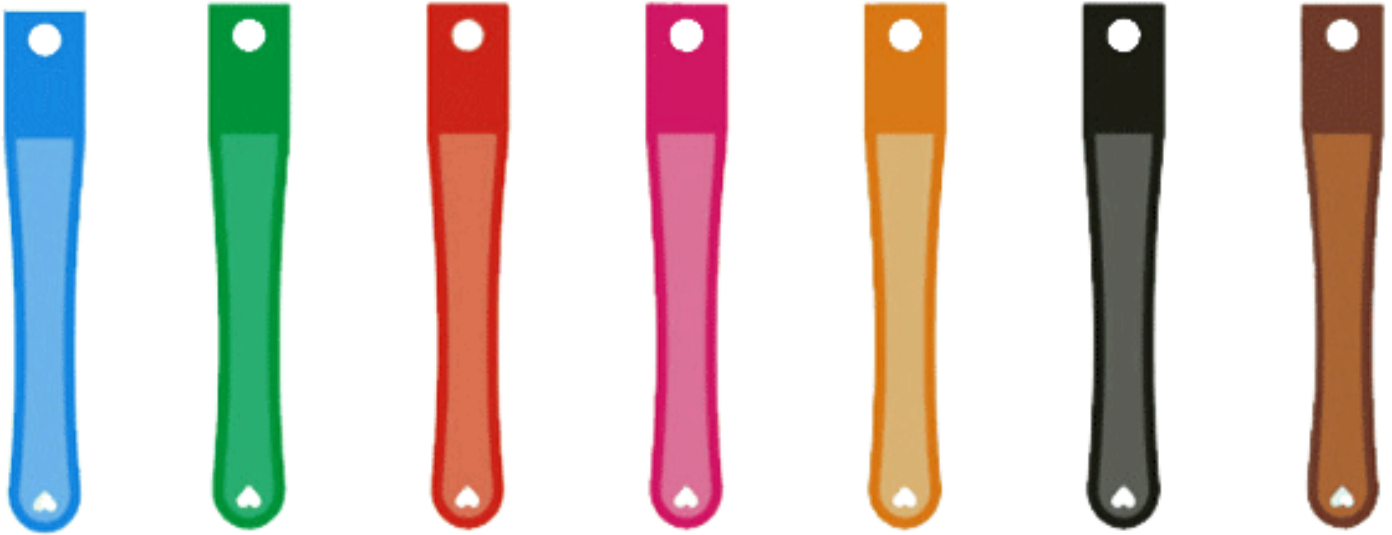

## 3 PART EXPANDABLE FEATHER HAND FAN

ITEM#3PEFHF98409

Reverse Side Printing : \$130(P) \$0.06/EACH(P)

Different Artwork/logo on back side : \$80(P)

PMS Color Match : \$25(V)

Setup Charge : \$70

Plastic Handle : Free

Cost is with Full Color Printing on One side\*

# Plastic Handel Colors Option

**3 PART EXPANDABLE FEATHER HAND FAN Price on (P)\*\***