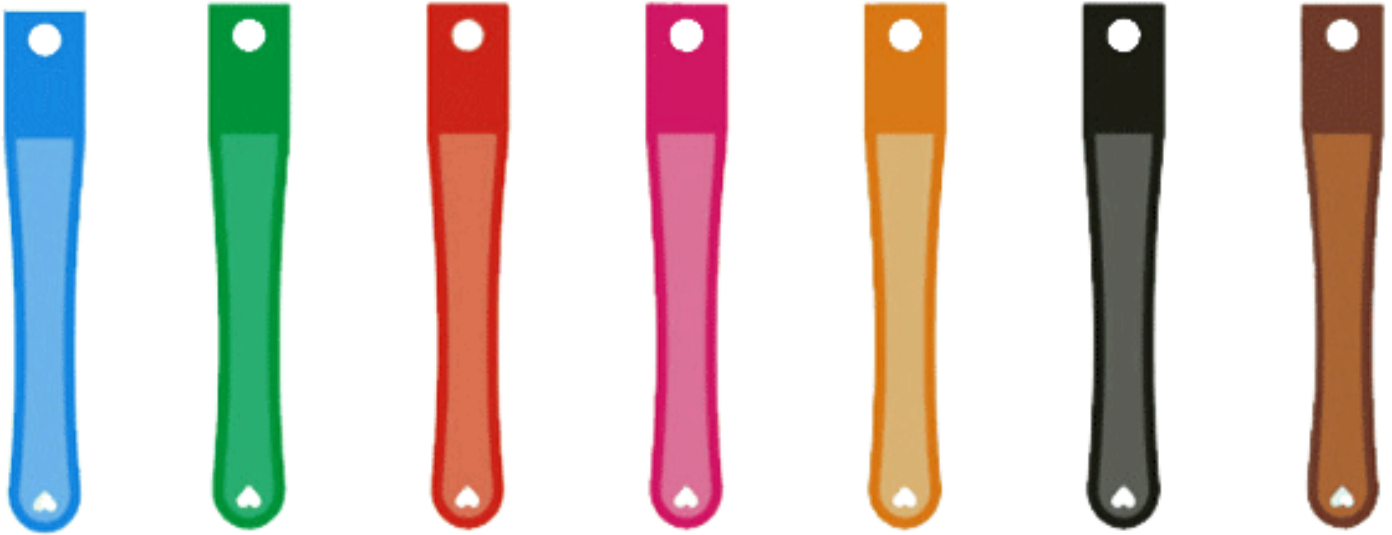

3 PART EXPANDABLE FEATHER HAND FAN

ITEM#3PEFHF98409

Reverse Side Printing : \$130(P) \$0.06/EACH(P)

Different Artwork/logo on back side : \$80(P)

PMS Color Match : \$25(V)

Setup Charge : \$70

Plastic Handle : Free

Cost is with Full Color Printing on One side*

Plastic Handel Colors Option

3 PART EXPANDABLE FEATHER HAND FAN Price on (P)**

Product Price

Cost/Quantity	250	500	1000	2500	5000	10000
Cost on P	\$3.04	\$2.32	\$1.64	\$1.32	\$1.0	\$0.96