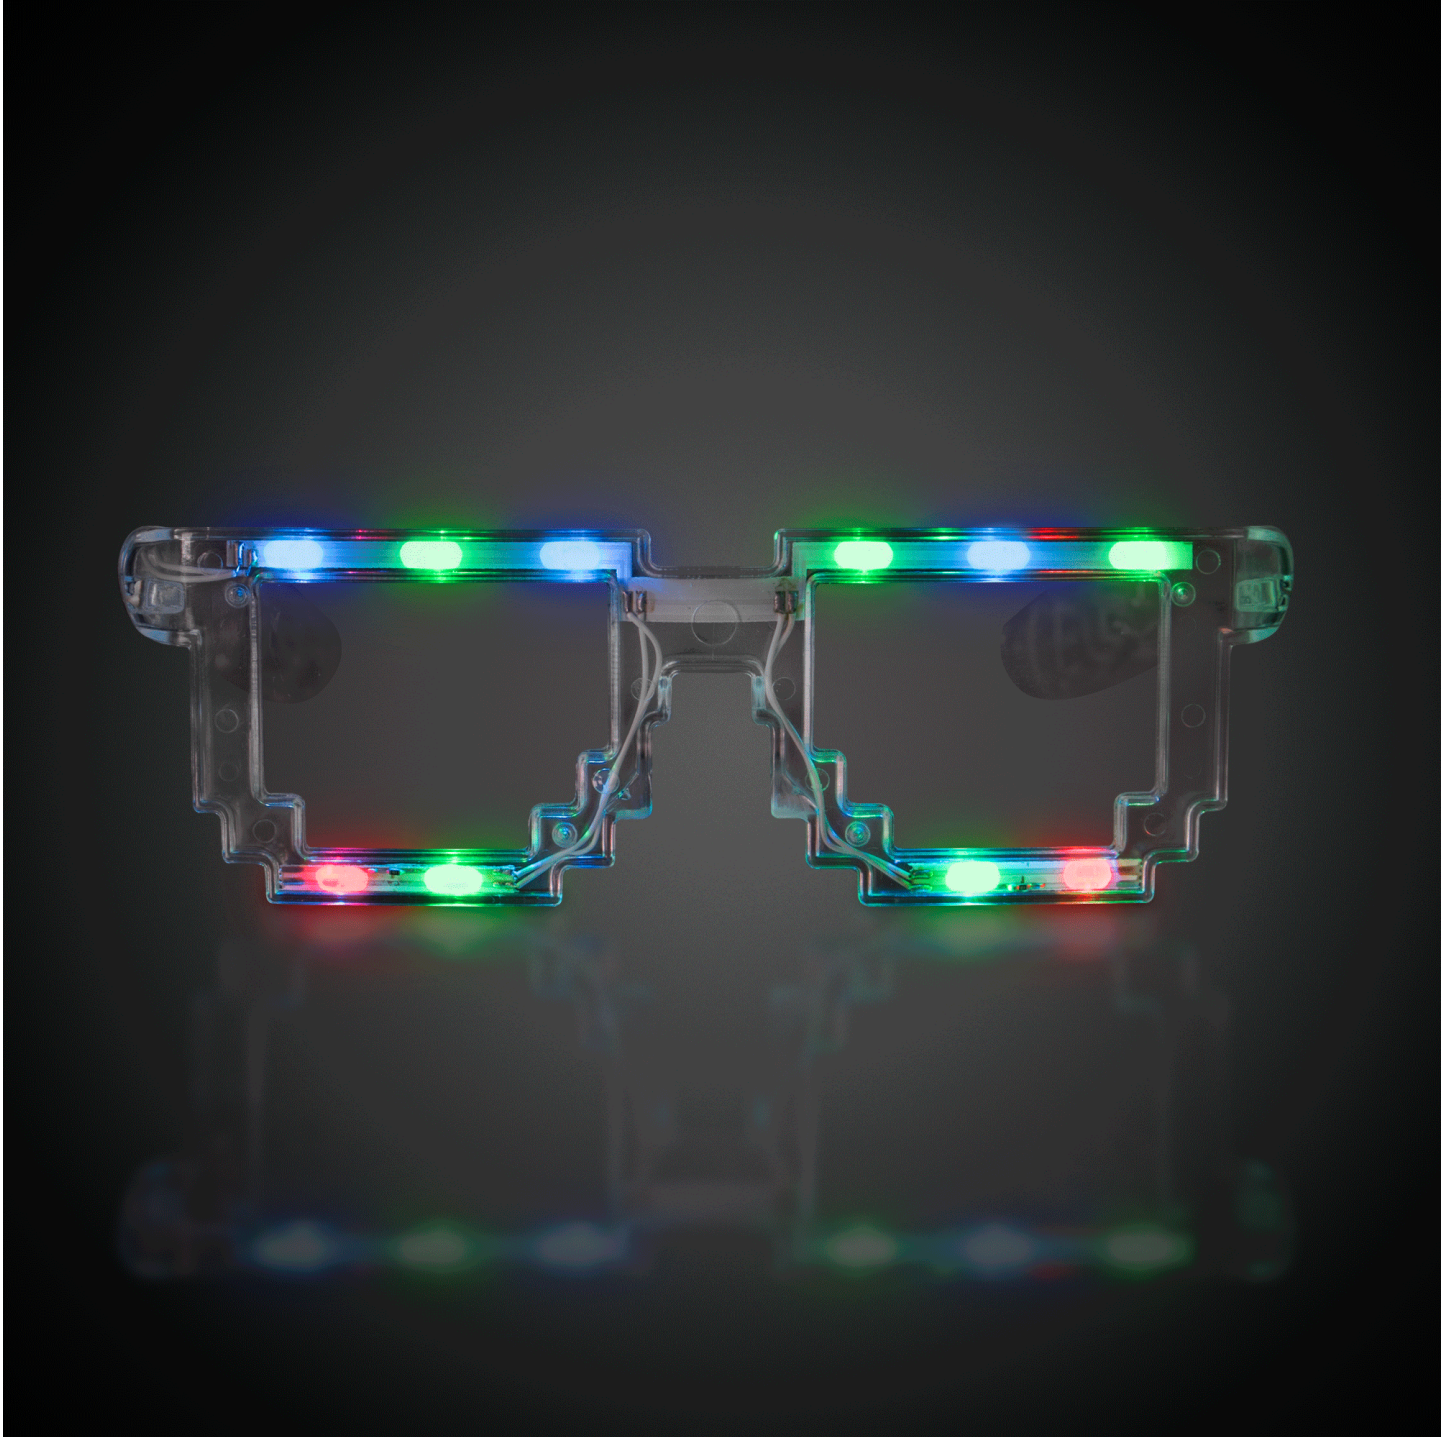

## LED Pixel Eyeglasses

<b>Product Name</b>	<b>LED Pixel Eyeglasses (SG12278-LPEG)</b>

<b>Material</b>	Our geek chic light up pixel eye glasses feature bright Red, Green and Blue LEDs throughout and 3 different light settings. Click the on/off button to choose from steady on, fast flash and slow flash. Each pair of LED Pixel Eyeglasses comes with 3 AG13 batteries included, installed and best of all they can be replaced!
<b>Color</b>	Multi Color
<b>Additional Options</b>	Digital Proof : \$20(P) (Required)
<b>Package Length (in)</b>	
<b>Package Width (in)</b>	
<b>Package Height (in)</b>	
<b>Weight (oz)</b>	5.00
<b>Batteries</b>	Included
<b>Minimum Qty</b>	50