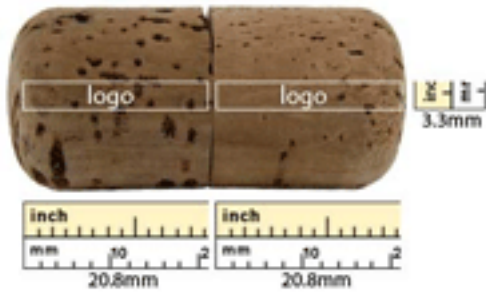

USB Storage Drive - U347C-128MB-Softwood

- Printing: Laser Engraving (One side, second side is additional.)
- Second side logo print setup: \$80(R) Run charge 0.08 on (R)
- Extra imprint color : \$ setup \$130(R) run charge 0.08(R)
- Full color logo -Setup : \$80(R) 0.10each(R)
- Data upload / Pre loaded : 0.60 each (R)
- Individual wrapping : 0.16(R)
- Custom individual wrap: 0.30(R)
- Printed box packing : 0.40(R)
- Shipping: FREE Ground Shipping
- Material: Cork (Wood)
- Drive Size: 45.6mm x 20.7mm (Diameter)
- Features: Eco-Friendly Natural Renewable Resource
- Digital Proof Fee - \$20(R)
- Extra Imprint Color - \$80(P) setup Fee \$0.08(P)/Each Run Charge
- Second Side Printing - \$130(P) Setup Fee \$0.08(P)/Each Run Charge

Capacity -128MB

Qty	50	100	300	500	1000	2000
Price	\$6.88	\$6.72	\$6.72	\$6.56	\$6.40	\$6.40

Imprint Options

- Print Types:Laser Engraving
- Imprint Location:Front & Back(Side)
- Imprint Size:20.8mm x 3.3mm