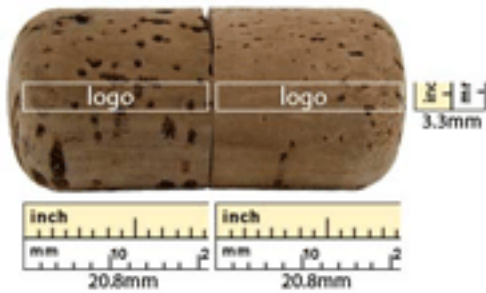

USB Storage Drive - U347C-128MB-Softwood

- Printing: Laser Engraving (One side, second side is additional.)
- Second side logo print setup: \$80(R) Run charge 0.08 on (R)
- Extra imprint color : \$ setup \$130(R) run charge 0.08(R)
- Full color logo -Setup : \$80(R) 0.10each(R)
- Data upload / Pre loaded : 0.60 each (R)
- Individual wrapping : 0.16(R)
- Custom individual wrap: 0.30(R)
- Printed box packing : 0.40(R)
- Shipping: FREE Ground Shipping
- Material: Cork (Wood)
- Drive Size: 45.6mm x 20.7mm (Diameter)
- Features: Eco-Friendly Natural Renewable Resource
- Digital Proof Fee - \$20(R)
- Extra Imprint Color - \$80(P) setup Fee \$0.08(P)/Each Run Charge
- Second Side Printing - \$130(P) Setup Fee \$0.08(P)/Each Run Charge

Product Price : 128 MB

Cost/Quantity	50	100	300	500	1000	2000
Cost on P	\$6.88	\$6.72	\$6.72	\$6.56	\$6.4	\$6.4

Imprint Options

- Print Types:Laser Engraving
- Imprint Location:Front & Back(Side)
- Imprint Size:20.8mm x 3.3mm