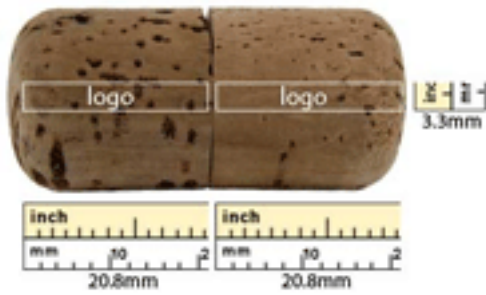

## USB Storage Drive - U347C-256MB-Softwood

- Printing: Laser Engraving (One side, second side is additional.)
- Second side logo print setup: \$80(R) Run charge 0.08 on (R)
- Extra imprint color : \$ setup \$130(R) run charge 0.08(R)
- Full color logo -Setup : \$80(R) 0.10each(R)
- Data upload / Pre loaded : 0.60 each (R)
- Individual wrapping : 0.16(R)
- Custom individual wrap: 0.30(R)
- Printed box packing : 0.40(R)
- Shipping: FREE Ground Shipping
- Material: Cork (Wood)
- Drive Size: 45.6mm x 20.7mm (Diameter)
- Features: Eco-Friendly Natural Renewable Resource
- Digital Proof Fee - \$20(R)
- Extra Imprint Color - \$80(P) setup Fee \$0.08(P)/Each Run Charge
- Second Side Printing - \$130(P) Setup Fee \$0.08(P)/Each Run Charge

### Product Price : 256 MB

Cost/Quantity	50	100	300	500	1000	2000
Cost on P	\$7.2	\$7.04	\$7.04	\$6.88	\$6.72	\$6.72

---

## Imprint Options

- Print Types:Laser Engraving
- Imprint Location:Front & Back(Side)
- Imprint Size:20.8mm x 3.3mm