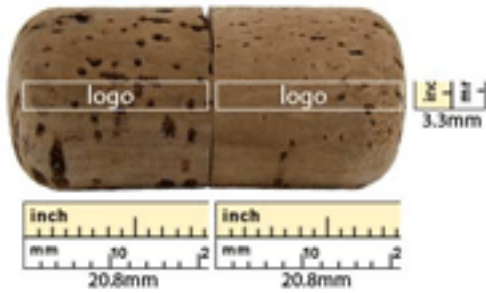

USB Storage Drive - U347C-256MB-Softwood

- Printing: Laser Engraving (One side, second side is additional.)
- Second side logo print setup: \$80(R) Run charge 0.08 on (R)
- Extra imprint color : \$ setup \$130(R) run charge 0.08(R)
- Full color logo -Setup : \$80(R) 0.10each(R)
- Data upload / Pre loaded : 0.60 each (R)
- Individual wrapping : 0.16(R)
- Custom individual wrap: 0.30(R)
- Printed box packing : 0.40(R)
- Shipping: FREE Ground Shipping
- Material: Cork (Wood)
- Drive Size: 45.6mm x 20.7mm (Diameter)
- Features: Eco-Friendly Natural Renewable Resource
- Digital Proof Fee - \$20(R)
- Extra Imprint Color - \$80(P) setup Fee \$0.08(P)/Each Run Charge
- Second Side Printing - \$130(P) Setup Fee \$0.08(P)/Each Run Charge

Capacity -256MB

Qty	50	100	300	500	1000	2000
Price	\$7.20	\$7.04	\$7.04	\$6.88	\$6.72	\$6.72

Imprint Options

- Print Types:Laser Engraving
- Imprint Location:Front & Back(Side)
- Imprint Size:20.8mm x 3.3mm