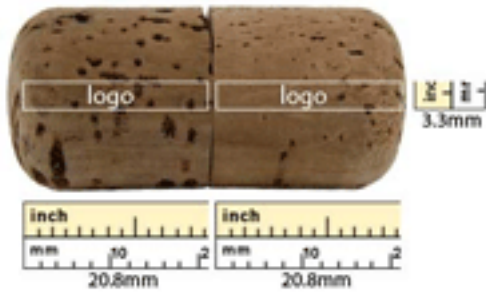

USB Storage Drive - U347C-512MB-Softwood

- Printing: Laser Engraving (One side, second side is additional.)
- Second side logo print setup: \$80(R) Run charge 0.08 on (R)
- Extra imprint color : \$ setup \$130(R) run charge 0.08(R)
- Full color logo -Setup : \$80(R) 0.10each(R)
- Data upload / Pre loaded : 0.60 each (R)
- Individual wrapping : 0.16(R)
- Custom individual wrap: 0.30(R)
- Printed box packing : 0.40(R)
- Shipping: FREE Ground Shipping
- Material: Cork (Wood)
- Drive Size: 45.6mm x 20.7mm (Diameter)
- Features: Eco-Friendly Natural Renewable Resource
- Digital Proof Fee - \$20(R)
- Extra Imprint Color - \$80(P) setup Fee \$0.08(P)/Each Run Charge
- Second Side Printing - \$130(P) Setup Fee \$0.08(P)/Each Run Charge

Capacity -512MB

| Qty | 50 | 100 | 300 | 500 | 1000 | 2000 |
|-------|--------|--------|--------|--------|--------|--------|
| Price | \$7.84 | \$7.68 | \$7.68 | \$7.52 | \$7.36 | \$7.36 |

Imprint Options

- Print Types:Laser Engraving
- Imprint Location:Front & Back(Side)
- Imprint Size:20.8mm x 3.3mm

Specifications

Interface Options:

Hi-Speed USB 2.0, Standard USB 1.1

Compatibility:

PC/MAC/LINUX compatible