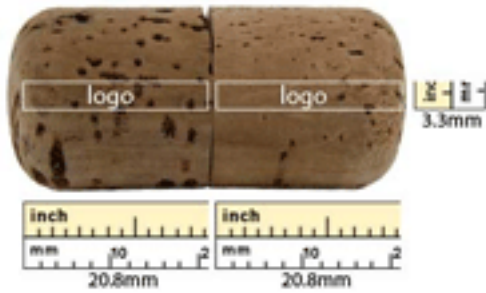

## USB Storage Drive - U347C-1GB-Softwood

- Printing: Laser Engraving (One side, second side is additional.)
- Second side logo print setup: \$80(R) Run charge 0.08 on (R)
- Extra imprint color : \$ setup \$130(R) run charge 0.08(R)
- Full color logo -Setup : \$80(R) 0.10each(R)
- Data upload / Pre loaded : 0.60 each (R)
- Individual wrapping : 0.16(R)
- Custom individual wrap: 0.30(R)
- Printed box packing : 0.40(R)
- Shipping: FREE Ground Shipping
- Material: Cork (Wood)
- Drive Size: 45.6mm x 20.7mm (Diameter)
- Features: Eco-Friendly Natural Renewable Resource
- Digital Proof Fee - \$20(R)
- Extra Imprint Color - \$80(P) setup Fee \$0.08(P)/Each Run Charge
- Second Side Printing - \$130(P) Setup Fee \$0.08(P)/Each Run Charge

### Capacity -1GB

Qty	50	100	300	500	1000	2000
Price	\$8.64	\$8.48	\$8.48	\$8.32	\$8.16	\$8.16

### Imprint Options

- Print Types:Laser Engraving
- Imprint Location:Front & Back(Side)
- Imprint Size:20.8mm x 3.3mm