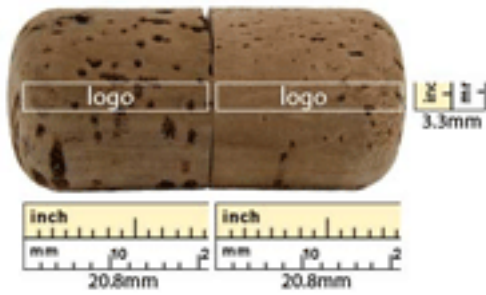

## USB Storage Drive - U347C-2GB-Softwood

- Printing: Laser Engraving (One side, second side is additional.)
- Second side logo print setup: \$80(R) Run charge 0.08 on (R)
- Extra imprint color : \$ setup \$130(R) run charge 0.08(R)
- Full color logo -Setup : \$80(R) 0.10each(R)
- Data upload / Pre loaded : 0.60 each (R)
- Individual wrapping : 0.16(R)
- Custom individual wrap: 0.30(R)
- Printed box packing : 0.40(R)
- Shipping: FREE Ground Shipping
- Material: Cork (Wood)
- Drive Size: 45.6mm x 20.7mm (Diameter)
- Features: Eco-Friendly Natural Renewable Resource
- Digital Proof Fee - \$20(R)
- Extra Imprint Color - \$80(P) setup Fee \$0.08(P)/Each Run Charge
- Second Side Printing - \$130(P) Setup Fee \$0.08(P)/Each Run Charge

### Product Price : 2 GB

Cost/Quantity	50	100	300	500	1000	2000
Cost on P	\$9.12	\$8.96	\$8.96	\$8.8	\$8.64	\$8.64

---

## Imprint Options

- Print Types:Laser Engraving
- Imprint Location:Front & Back(Side)
- Imprint Size:20.8mm x 3.3mm