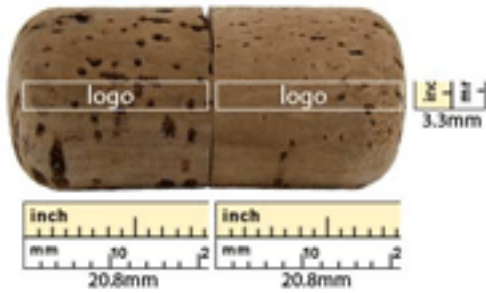

USB Storage Drive - U347C-2GB-Softwood

- Printing: Laser Engraving (One side, second side is additional.)
- Second side logo print setup: \$80(R) Run charge 0.08 on (R)
- Extra imprint color : \$ setup \$130(R) run charge 0.08(R)
- Full color logo -Setup : \$80(R) 0.10each(R)
- Data upload / Pre loaded : 0.60 each (R)
- Individual wrapping : 0.16(R)
- Custom individual wrap: 0.30(R)
- Printed box packing : 0.40(R)
- Shipping: FREE Ground Shipping
- Material: Cork (Wood)
- Drive Size: 45.6mm x 20.7mm (Diameter)
- Features: Eco-Friendly Natural Renewable Resource
- Digital Proof Fee - \$20(R)
- Extra Imprint Color - \$80(P) setup Fee \$0.08(P)/Each Run Charge
- Second Side Printing - \$130(P) Setup Fee \$0.08(P)/Each Run Charge

Capacity -2GB

Qty	50	100	300	500	1000	2000
Price	\$9.12	\$8.96	\$8.96	\$8.80	\$8.64	\$8.64

Imprint Options

- Print Types:Laser Engraving
- Imprint Location:Front & Back(Side)
- Imprint Size:20.8mm x 3.3mm