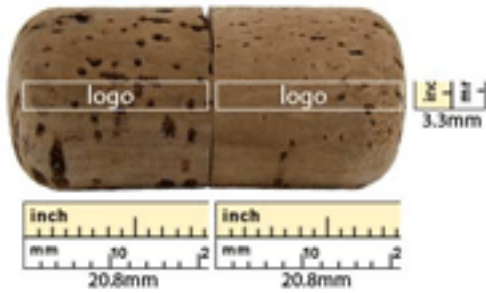

## USB Storage Drive - U347C-4GB-Softwood

- Printing: Laser Engraving (One side, second side is additional.)
- Second side logo print setup: \$80(R) Run charge 0.08 on (R)
- Extra imprint color : \$ setup \$130(R) run charge 0.08(R)
- Full color logo -Setup : \$80(R) 0.10each(R)
- Data upload / Pre loaded : 0.60 each (R)
- Individual wrapping : 0.16(R)
- Custom individual wrap: 0.30(R)
- Printed box packing : 0.40(R)
- Shipping: FREE Ground Shipping
- Material: Cork (Wood)
- Drive Size: 45.6mm x 20.7mm (Diameter)
- Features: Eco-Friendly Natural Renewable Resource
- Digital Proof Fee - \$20(R)
- Extra Imprint Color - \$80(P) setup Fee \$0.08(P)/Each Run Charge
- Second Side Printing - \$130(P) Setup Fee \$0.08(P)/Each Run Charge

### Capacity -4GB

| Qty   | 50     | 100    | 300    | 500    | 1000   | 2000   |
|-------|--------|--------|--------|--------|--------|--------|
| Price | \$9.44 | \$9.28 | \$9.28 | \$9.12 | \$8.96 | \$8.96 |

### Imprint Options

- Print Types:Laser Engraving
- Imprint Location:Front & Back(Side)
- Imprint Size:20.8mm x 3.3mm