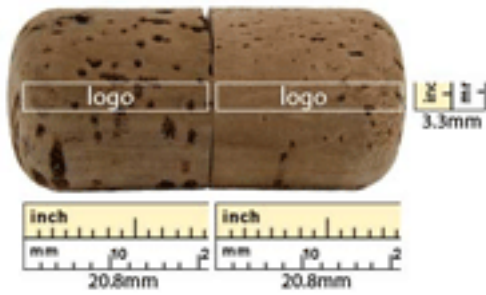

USB Storage Drive - U347C-16GB-Softwood

- Printing: Laser Engraving (One side, second side is additional.)
- Second side logo print setup: \$80(R) Run charge 0.08 on (R)
- Extra imprint color : \$ setup \$130(R) run charge 0.08(R)
- Full color logo -Setup : \$80(R) 0.10each(R)
- Data upload / Pre loaded : 0.60 each (R)
- Individual wrapping : 0.16(R)
- Custom individual wrap: 0.30(R)
- Printed box packing : 0.40(R)
- Shipping: FREE Ground Shipping
- Material: Cork (Wood)
- Drive Size: 45.6mm x 20.7mm (Diameter)
- Features: Eco-Friendly Natural Renewable Resource
- Digital Proof Fee - \$20(R)
- Extra Imprint Color - \$80(P) setup Fee \$0.08(P)/Each Run Charge
- Second Side Printing - \$130(P) Setup Fee \$0.08(P)/Each Run Charge

Product Price : 16 GB

Cost/Quantity	50	100	300	500	1000	2000
Cost on P	\$15.2	\$15.04	\$15.04	\$14.88	\$14.72	\$14.72

Imprint Options

- Print Types:Laser Engraving
- Imprint Location:Front & Back(Side)
- Imprint Size:20.8mm x 3.3mm