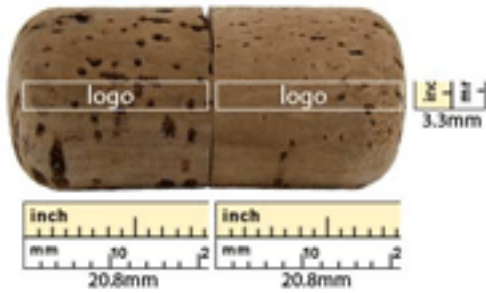

USB Storage Drive - U347C-16GB-Softwood

- Printing: Laser Engraving (One side, second side is additional.)
- Second side logo print setup: \$80(R) Run charge 0.08 on (R)
- Extra imprint color : \$ setup \$130(R) run charge 0.08(R)
- Full color logo -Setup : \$80(R) 0.10each(R)
- Data upload / Pre loaded : 0.60 each (R)
- Individual wrapping : 0.16(R)
- Custom individual wrap: 0.30(R)
- Printed box packing : 0.40(R)
- Shipping: FREE Ground Shipping
- Material: Cork (Wood)
- Drive Size: 45.6mm x 20.7mm (Diameter)
- Features: Eco-Friendly Natural Renewable Resource
- Digital Proof Fee - \$20(R)
- Extra Imprint Color - \$80(P) setup Fee \$0.08(P)/Each Run Charge
- Second Side Printing - \$130(P) Setup Fee \$0.08(P)/Each Run Charge

Capacity -16GB

Qty	50	100	300	500	1000	2000
Price	\$15.20	\$15.04	\$15.04	\$14.88	\$14.72	\$14.72

Imprint Options

- Print Types:Laser Engraving
- Imprint Location:Front & Back(Side)
- Imprint Size:20.8mm x 3.3mm