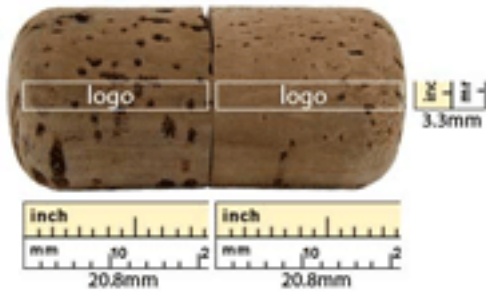

USB Storage Drive - U347C-32GB-Softwood

- Printing: Laser Engraving (One side, second side is additional.)
- Second side logo print setup: \$80(R) Run charge 0.08 on (R)
- Extra imprint color : \$ setup \$130(R) run charge 0.08(R)
- Full color logo -Setup : \$80(R) 0.10each(R)
- Data upload / Pre loaded : 0.60 each (R)
- Individual wrapping : 0.16(R)
- Custom individual wrap: 0.30(R)
- Printed box packing : 0.40(R)
- Shipping: FREE Ground Shipping
- Material: Cork (Wood)
- Drive Size: 45.6mm x 20.7mm (Diameter)
- Features: Eco-Friendly Natural Renewable Resource
- Digital Proof Fee - \$20(R)
- Extra Imprint Color - \$80(P) setup Fee \$0.08(P)/Each Run Charge
- Second Side Printing - \$130(P) Setup Fee \$0.08(P)/Each Run Charge

Capacity -32GB

Qty	50	100	300	500	1000	2000
Price	\$28.48	\$28.32	\$28.32	\$28.16	\$28.00	\$28.00

Imprint Options

- Print Types:Laser Engraving
- Imprint Location:Front & Back(Side)
- Imprint Size:20.8mm x 3.3mm