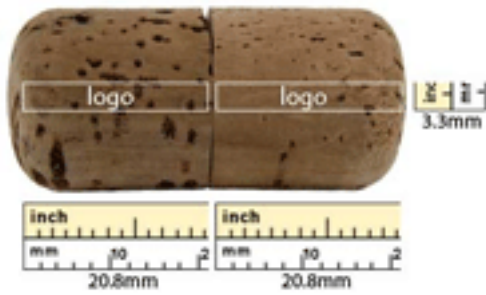

## USB Storage Drive - U347C-32GB-Softwood

- Printing: Laser Engraving (One side, second side is additional.)
- Second side logo print setup: \$80(R) Run charge 0.08 on (R)
- Extra imprint color : \$ setup \$130(R) run charge 0.08(R)
- Full color logo -Setup : \$80(R) 0.10each(R)
- Data upload / Pre loaded : 0.60 each (R)
- Individual wrapping : 0.16(R)
- Custom individual wrap: 0.30(R)
- Printed box packing : 0.40(R)
- Shipping: FREE Ground Shipping
- Material: Cork (Wood)
- Drive Size: 45.6mm x 20.7mm (Diameter)
- Features: Eco-Friendly Natural Renewable Resource
- Digital Proof Fee - \$20(R)
- Extra Imprint Color - \$80(P) setup Fee \$0.08(P)/Each Run Charge
- Second Side Printing - \$130(P) Setup Fee \$0.08(P)/Each Run Charge

### Product Price : 32 GB

Cost/Quantity	50	100	300	500	1000	2000
Cost on P	\$28.48	\$28.32	\$28.32	\$28.16	\$28.0	\$28.0

---

## Imprint Options

- Print Types:Laser Engraving
- Imprint Location:Front & Back(Side)
- Imprint Size:20.8mm x 3.3mm