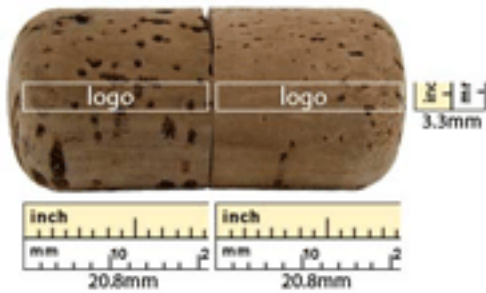

USB Storage Drive - U347C-64GB-Softwood

- Printing: Laser Engraving (One side, second side is additional.)
- Second side logo print setup: \$80(R) Run charge 0.08 on (R)
- Extra imprint color : \$ setup \$130(R) run charge 0.08(R)
- Full color logo -Setup : \$80(R) 0.10each(R)
- Data upload / Pre loaded : 0.60 each (R)
- Individual wrapping : 0.16(R)
- Custom individual wrap: 0.30(R)
- Printed box packing : 0.40(R)
- Shipping: FREE Ground Shipping
- Material: Cork (Wood)
- Drive Size: 45.6mm x 20.7mm (Diameter)
- Features: Eco-Friendly Natural Renewable Resource
- Digital Proof Fee - \$20(R)
- Extra Imprint Color - \$80(P) setup Fee \$0.08(P)/Each Run Charge
- Second Side Printing - \$130(P) Setup Fee \$0.08(P)/Each Run Charge

Product Price : 64 GB

Cost/Quantity	50	100	300	500	1000	2000
Cost on P	\$42.72	\$42.56	\$42.56	\$42.4	\$42.24	\$42.24

Imprint Options

- Print Types:Laser Engraving
- Imprint Location:Front & Back(Side)
- Imprint Size:20.8mm x 3.3mm