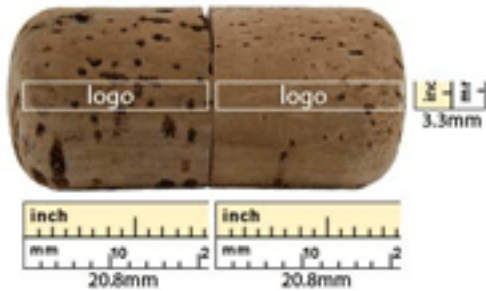

USB Storage Drive - U347C-64GB-Softwood

- Printing: Laser Engraving (One side, second side is additional.)
- Second side logo print setup: \$80(R) Run charge 0.08 on (R)
- Extra imprint color : \$ setup \$130(R) run charge 0.08(R)
- Full color logo -Setup : \$80(R) 0.10each(R)
- Data upload / Pre loaded : 0.60 each (R)
- Individual wrapping : 0.16(R)
- Custom individual wrap: 0.30(R)
- Printed box packing : 0.40(R)
- Shipping: FREE Ground Shipping
- Material: Cork (Wood)
- Drive Size: 45.6mm x 20.7mm (Diameter)
- Features: Eco-Friendly Natural Renewable Resource
- Digital Proof Fee - \$20(R)
- Extra Imprint Color - \$80(P) setup Fee \$0.08(P)/Each Run Charge
- Second Side Printing - \$130(P) Setup Fee \$0.08(P)/Each Run Charge

Capacity -64GB

Qty	50	100	300	500	1000	2000
Price	\$42.72	\$42.56	\$42.56	\$42.40	\$42.24	\$42.24

Imprint Options

- Print Types:Laser Engraving
- Imprint Location:Front & Back(Side)
- Imprint Size:20.8mm x 3.3mm