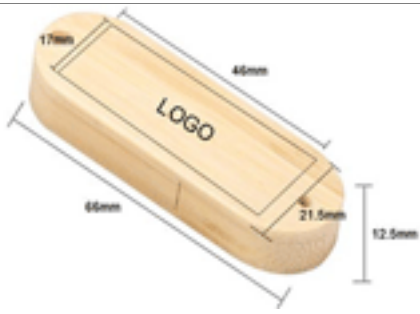

## USB Storage Drive - U179-256MB-Bamboo

- Printing: Full-Color Printing or Laser Engraving (One side, second side is additional.)
- Shipping: FREE Ground Shipping
- Material: Bamboo
- Drive Size: 66mm x 21.5mm x 12.5mm
- Features: Capless, Swivel Design
- Digital Proof Fee - \$20(P)
- Extra Imprint Color - \$80(P) setup Fee \$0.08(P)/Each Run Charge
- Second Side Printing - \$130(P) Setup Fee \$0.08(P)/Each Run Charge

### Imprint Options

- Print Types: Full-Color Printing, Laser Engraving
- Imprint Location: Cover - Front & Back
- Imprint Size: 46mm x 17mm