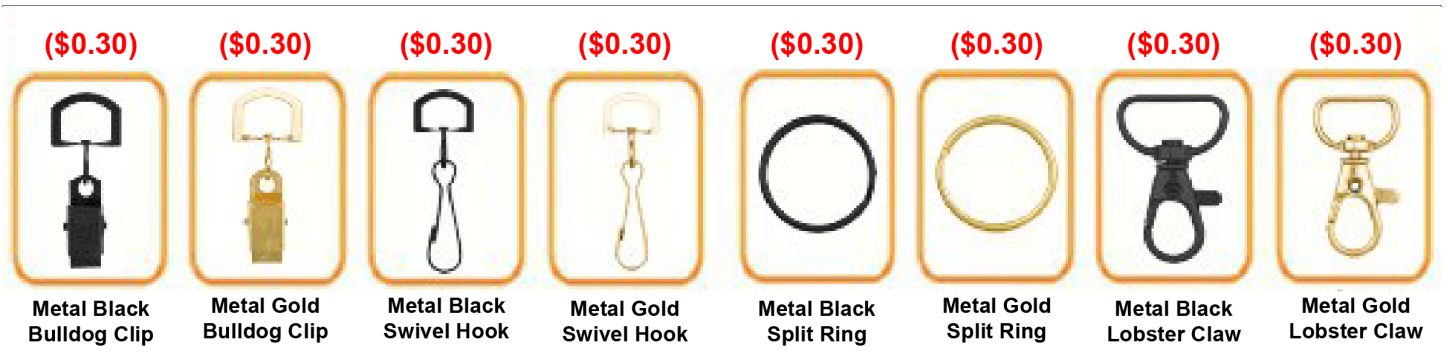

LANYARDS DYE SUBLIMATED FULL COLOR

Product #	DS98409-EB
Material	Heat Transfer Polyester Material
Imprint	Dye - Sublimated
Additional Options	<p>Add Another Lanyard Color:\$50(P)</p> <p>Add Individual Bag: \$0.08/ each (P)</p> <p>Second clip attachment on lanyards: \$0.40/each(P) (CL-01 to CL-05)</p> <p>Second clip attachment on lanyards: \$0.80/each(P) (CL-06 to CL-09)</p> <p>Digital Proof: \$20(P)(Required)</p> <p>Add metal crimp - \$0.10(P)/each</p> <p>Imprint area of ID reel is around 20mm in diameter.</p> <p>View Printable Size Chart:Click Here</p>
Prices Include	FREE PMS Color Match
Color	Additional color will be counted as a separate order. View PMS Colors (click here for PMS color chart)

STOCK COLORS

Attachment(Price On a P)

Gold & Black Metal Clip Attachment(Price On a P)

Newly Arrived Clip Attachment(Price On a P)

Carabiner Keychain Attachments(Price On a P)

Extra Options(Price On a P)

Buckle Release