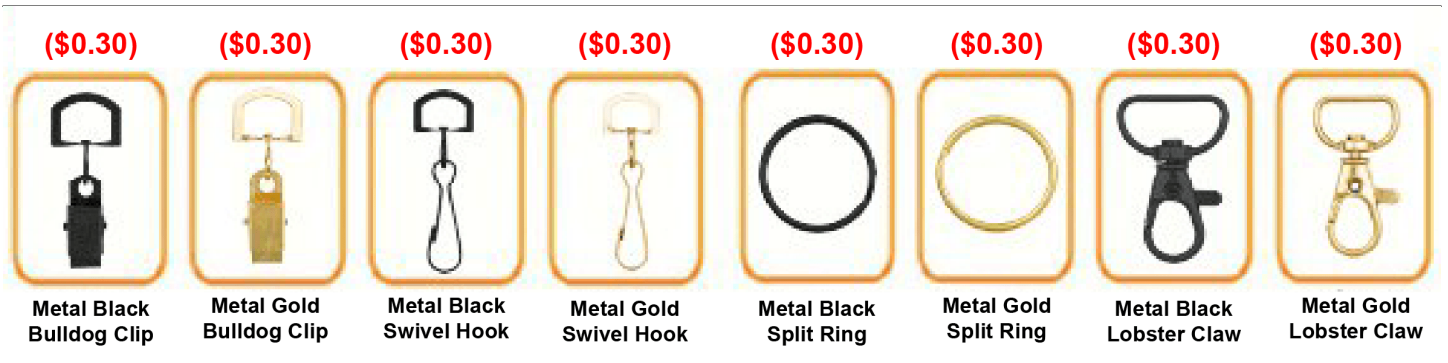

LANYARDS DYE SUBLIMATED FULL COLOR

Product #	DS98409-EBR
Material	Heat Transfer Polyester Material
Imprint	Dye - Sublimated
Additional Options	<p>Add Another Lanyard Color:\$50(P)</p> <p>Add Individual Bag: \$0.08/ each (P)</p> <p>Second clip attachment on lanyards: \$0.40/each(P) (CL-01 to CL-05)</p> <p>Second clip attachment on lanyards: \$0.80/each(P) (CL-06 to CL-09)</p> <p>Digital Proof: \$20(P)(Required)</p> <p>Add metal crimp - \$0.10(P)/each</p> <p>Imprint area of ID reel is around 20mm in diameter.</p> <p>View Printable Size Chart:Click Here</p>
Prices Include	FREE PMS Color Match
Color	Additional color will be counted as a separate order. View PMS Colors (click here for PMS color chart)

STOCK COLORS

Attachment(Price On a P)

Gold & Black Metal Clip Attachment(Price On a P)

Newly Arrived Clip Attachment(Price On a P)

Carabiner Keychain Attachments(Price On a P)

Extra Options(Price On a P)

Buckle Release