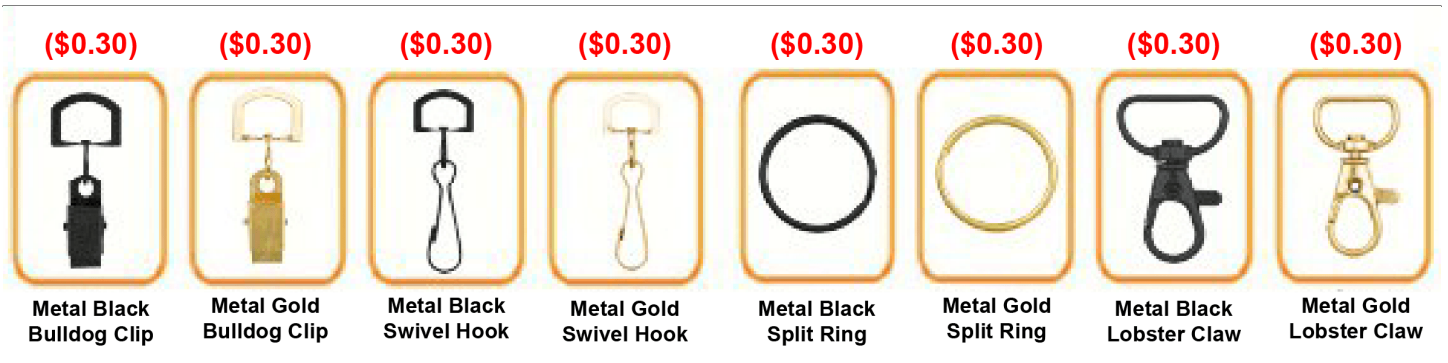

LANYARDS DYE SUBLIMATED FULL COLOR

Product #	DS98409-ECP
Material	Heat Transfer Polyester Material
Imprint	Dye - Sublimated
Additional Options	<p>Add Another Lanyard Color:\$50(P)</p> <p>Add Individual Bag: \$0.08/ each (P)</p> <p>Second clip attachment on lanyards: \$0.40/each(P) (CL-01 to CL-05)</p> <p>Second clip attachment on lanyards: \$0.80/each(P) (CL-06 to CL-09)</p> <p>Digital Proof: \$20(P)(Required)</p> <p>Add metal crimp - \$0.10(P)/each</p> <p>Imprint area of ID reel is around 20mm in diameter.</p> <p>View Printable Size Chart:Click Here</p>
Prices Include	FREE PMS Color Match
Color	Additional color will be counted as a separate order. View PMS Colors (click here for PMS color chart)

STOCK COLORS

Attachment(Price On a P)

Gold & Black Metal Clip Attachment(Price On a P)

Newly Arrived Clip Attachment(Price On a P)

Carabiner Keychain Attachments(Price On a P)

Extra Options(Price On a P)

Buckle Release