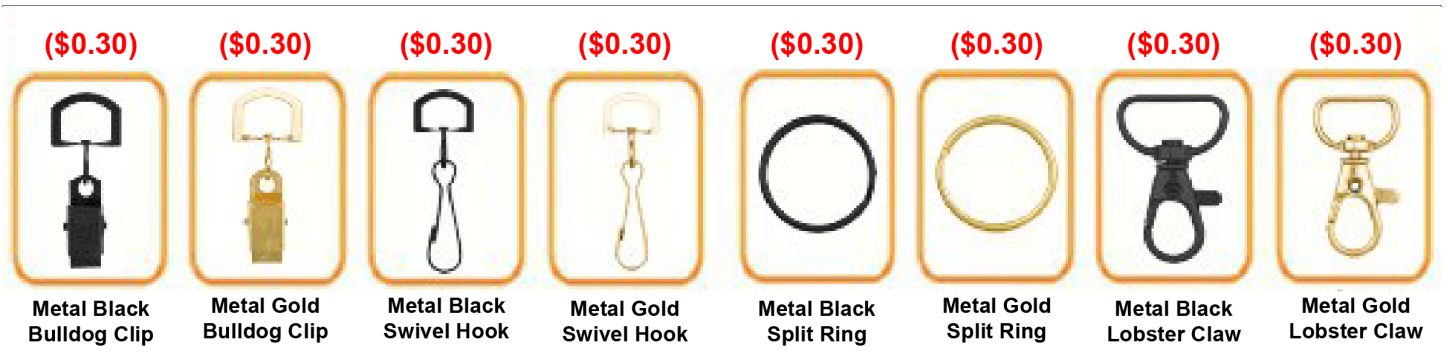

# STOCK COLORS

---

Attachment(Price On a P)

Gold & Black Metal Clip Attachment(Price On a P)

---

**Newly Arrived Clip Attachment(Price On a P)**

**Carabiner Keychain Attachments(Price On a P)**

**Extra Options(Price On a P)**

Buckle Release

BreakaWay

Cell Phone Attachment

**Lanyard stitching Options  
(Price On a P)**

Sewing

Metal Nail

Metal Clip

Metal Bead