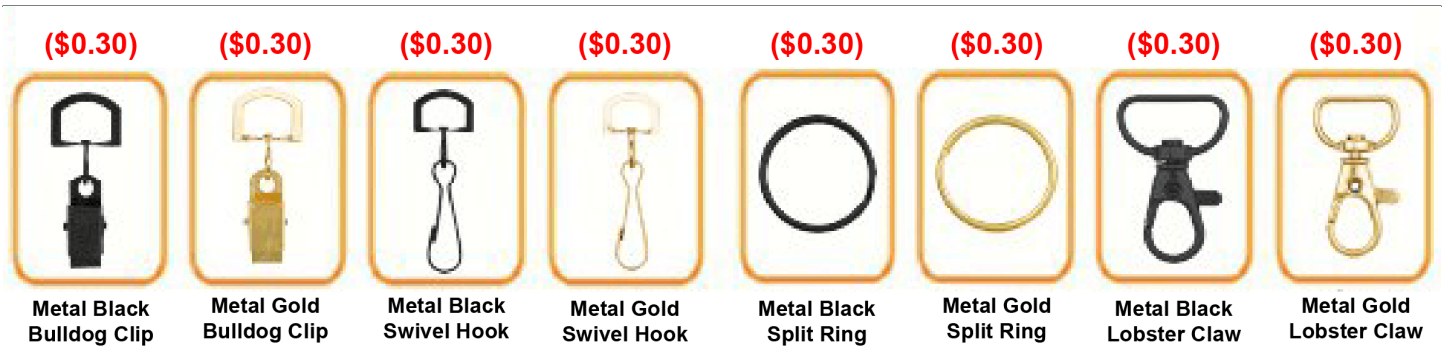

LANYARDS DYE SUBLIMATED FULL COLOR

Product #	DS98409-WL
Material	Heat Transfer Polyester Material
Imprint	Dye - Sublimated
Additional Options	<p>Add Another Lanyard Color:\$50(P)</p> <p>Add Individual Bag: \$0.08/ each (P)</p> <p>Second clip attachment on lanyards: \$0.40/each(P) (CL-01 to CL-05)</p> <p>Second clip attachment on lanyards: \$0.80/each(P) (CL-06 to CL-09)</p> <p>Digital Proof: \$20(P)(Required)</p> <p>Add metal crimp - \$0.10(P)/each</p> <p>Imprint area of ID reel is around 20mm in diameter.</p> <p>View Printable Size Chart:Click Here</p>
Prices Include	FREE PMS Color Match
Color	Additional color will be counted as a separate order. View PMS Colors (click here for PMS color chart)

STOCK COLORS

Attachment(Price On a P)

Gold & Black Metal Clip Attachment(Price On a P)

Newly Arrived Clip Attachment(Price On a P)

Carabiner Keychain Attachments(Price On a P)

Extra Options(Price On a P)

Buckle Release