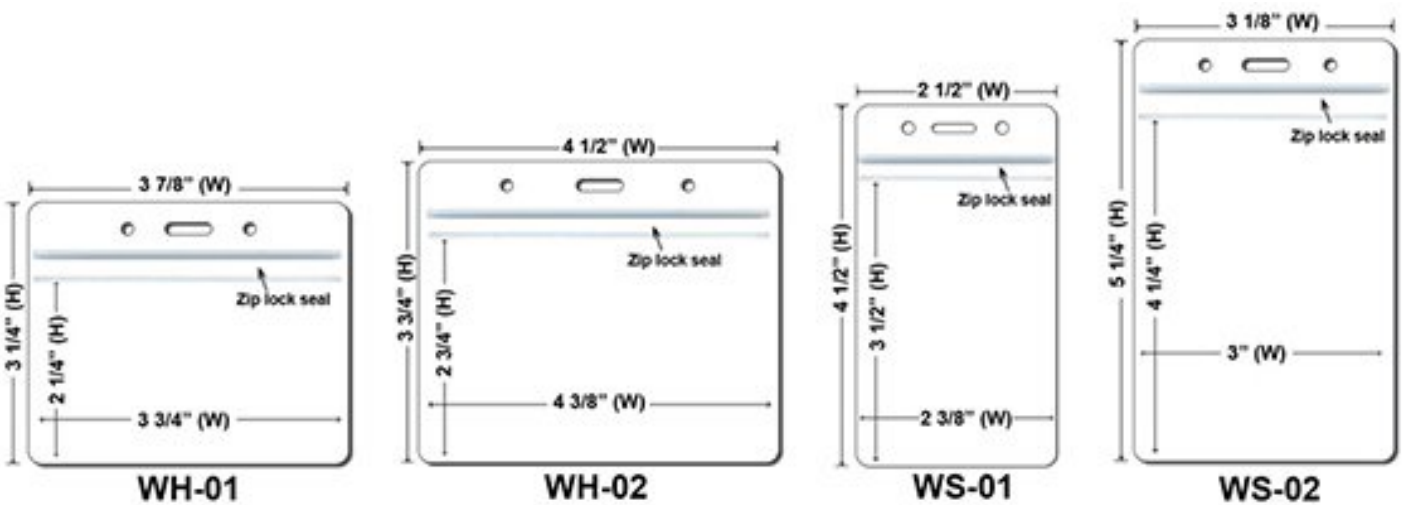

BreakaWay

Cell Phone Attachment

**Lanyard stitching Options
(Price On a P)**

Plastic Badge Holders(Price On a P)

QTY	100-499	500-999	1000-1999	2000-4999	5000-9999	10000	25000
-----	---------	---------	-----------	-----------	-----------	-------	-------

WS-01	\$1.14	\$0.60	\$0.52	\$0.48	\$0.44	\$0.42	\$0.40
WS-02	\$1.14	\$0.60	\$0.52	\$0.48	\$0.44	\$0.42	\$0.40
WH-01	\$1.14	\$0.60	\$0.52	\$0.48	\$0.44	\$0.42	\$0.40
WH-02	\$1.14	\$0.60	\$0.52	\$0.48	\$0.44	\$0.42	\$0.40