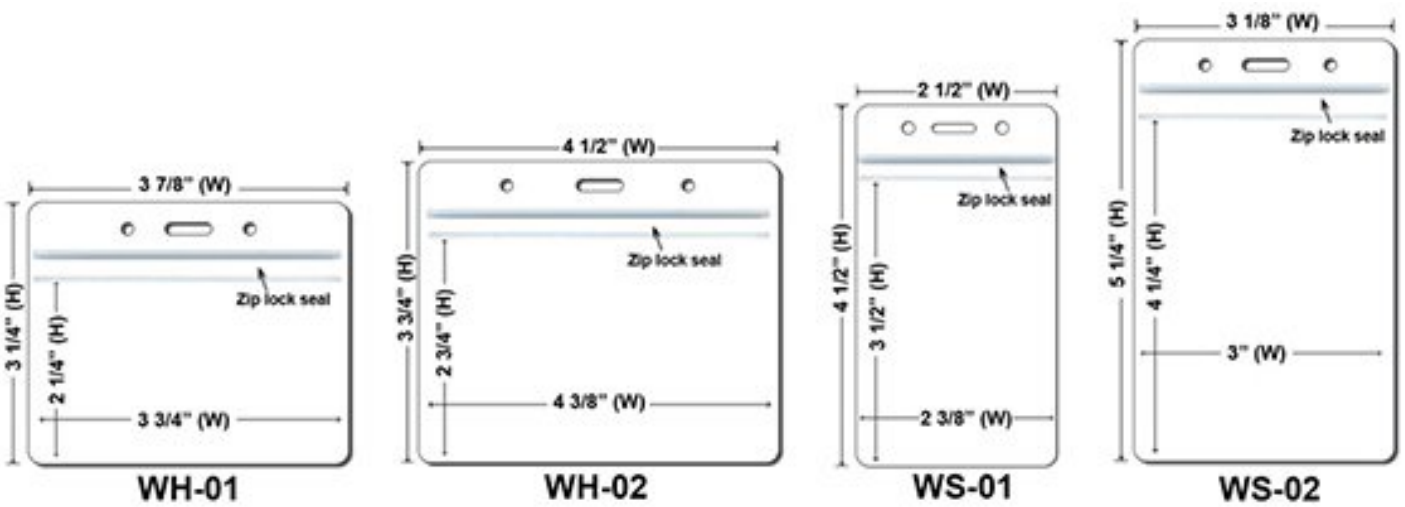

BreakaWay

Cell Phone Attachment

**Lanyard stitching Options  
(Price On a P)**

**Plastic Badge Holders(Price On a P)**

QTY	100-499	500-999	1000-1999	2000-4999	5000-9999	10000	25000
WS-01	\$1.14	\$0.60	\$0.52	\$0.48	\$0.44	\$0.42	\$0.40
WS-02	\$1.14	\$0.60	\$0.52	\$0.48	\$0.44	\$0.42	\$0.40
WH-01	\$1.14	\$0.60	\$0.52	\$0.48	\$0.44	\$0.42	\$0.40
WH-02	\$1.14	\$0.60	\$0.52	\$0.48	\$0.44	\$0.42	\$0.40