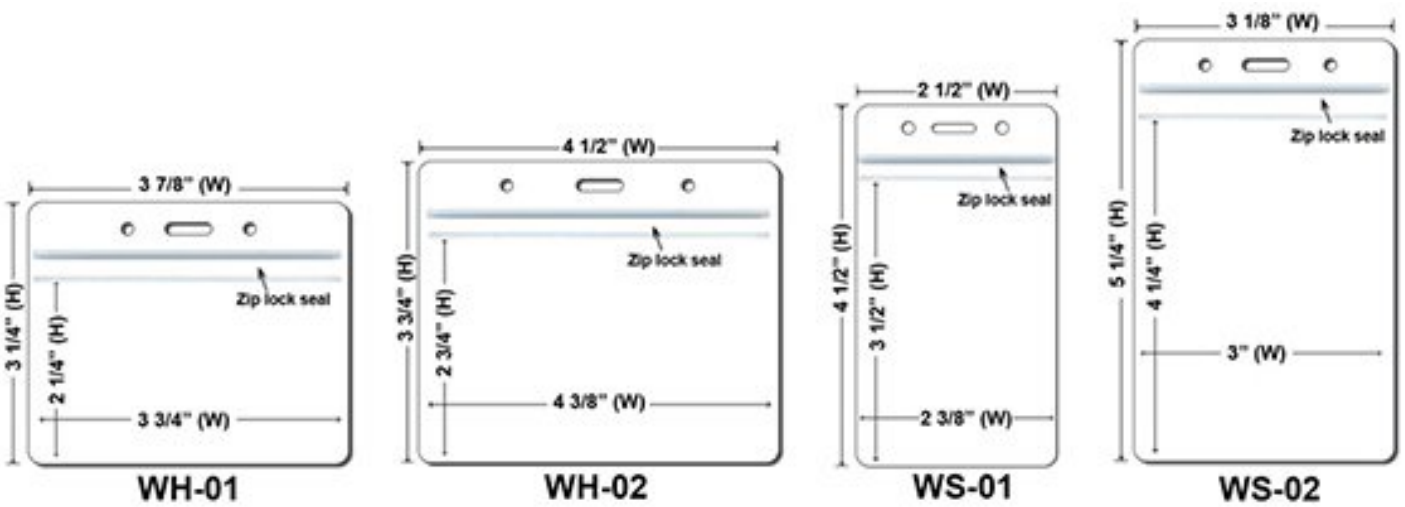

Buckle Release

**Safety
Breakaway**
.20 / Each

Breakaway

**Cell Phone
Attachment**
.40 / Each

Cell Phone Attachment

**Lanyard stitching Options
(Price On a P)**

Plastic Badge Holders(Price On a P)

QTY	100-499	500-999	1000-1999	2000-4999	5000-9999	10000	25000
WS-01	\$1.14	\$0.60	\$0.52	\$0.48	\$0.44	\$0.42	\$0.40
WS-02	\$1.14	\$0.60	\$0.52	\$0.48	\$0.44	\$0.42	\$0.40
WH-01	\$1.14	\$0.60	\$0.52	\$0.48	\$0.44	\$0.42	\$0.40
WH-02	\$1.14	\$0.60	\$0.52	\$0.48	\$0.44	\$0.42	\$0.40