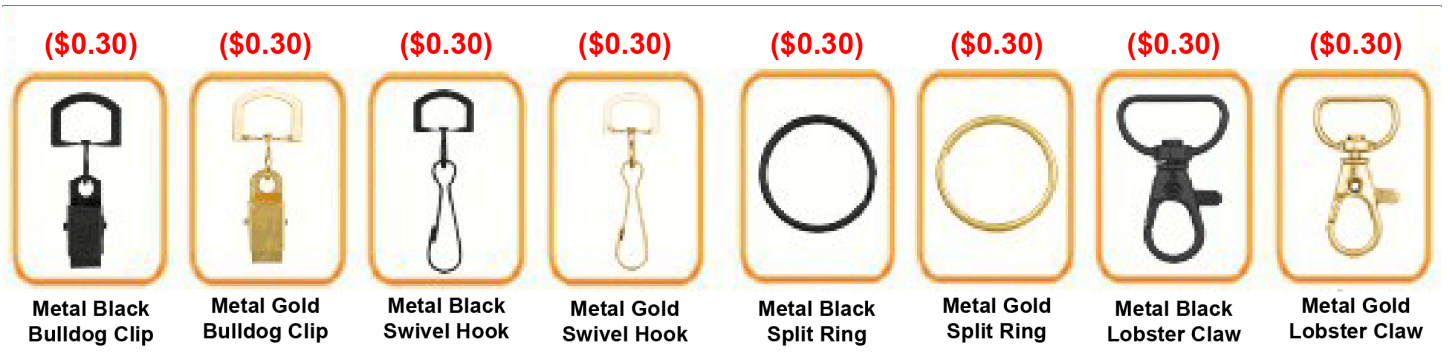

Most Economical Dye Sublimation Lanyard

Product #	DS98409OW
Material	Heat Transfer Polyester Material
Imprint	Dye - Sublimated
Additional Options	<p>Add Another Lanyard Color : \$50(P)</p> <p>Add Individual Bag: \$0.08/ each (P)</p> <p>Second clip attachment on lanyards: (CL-06, CL-10, CL-14, CL-18): \$0.00/each(P), CL-21: \$0.40/each(P), CL-23: \$0.44/each(P)</p> <p>Digital Proof: \$20(P)(Required)</p> <p>Add metal crimp - \$0.10(P)/each</p> <p>Imprint area of ID reel is around 20mm in diameter.</p> <p>View Printable Size Chart:Click Here</p>
Prices Include	FREE PMS Color Match
Color	Additional color will be counted as a separate order. View PMS Colors (click here for PMS color chart)

Product Price : 1 "

Cost/Q quantity	100	200	300	500	1000	3000	5000	10000	20000
Cost on P	\$1.768	\$1.456	\$1.24	\$1.14	\$1.0	\$0.97	\$0.91	\$0.88	\$0.86

STOCK COLORS

Attachment(Price On a P)

Gold & Black Metal Clip Attachment(Price On a P)

Newly Arrived Clip Attachment(Price On a P)

Carabiner Keychain Attachments(Price On a P)

Extra Options(Price On a P)

Buckle Release

BreakaWay

Cell Phone Attachment

**Lanyard stitching Options
(Price On a P)**