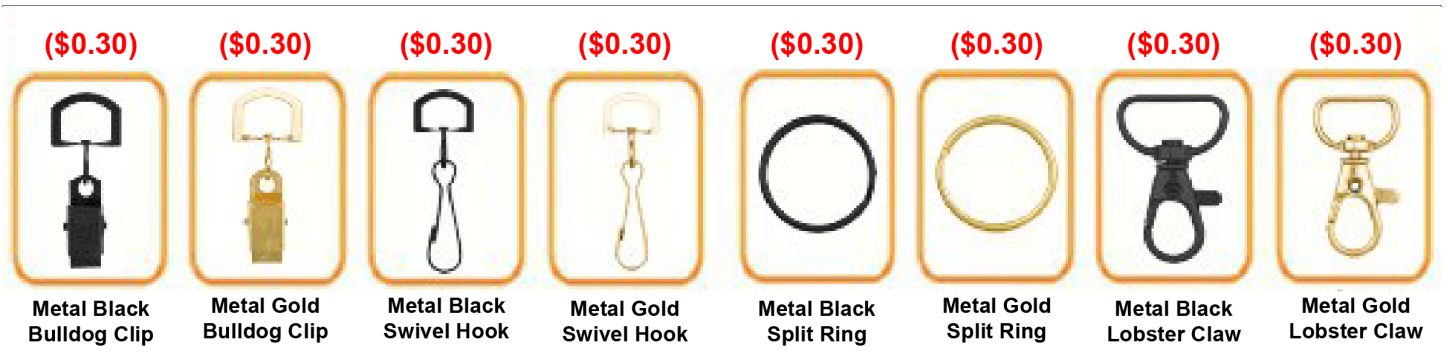

5/8 inch Dye Sublimation Lanyard-B

Product #	DS98409-5/8B
Material	Heat Transfer Polyester Material
Imprint	Dye - Sublimated
Additional Options	<p>Add Another Lanyard Color : \$50(P)</p> <p>Add Individual Bag: \$0.08/ each (P)</p> <p>Second clip attachment on lanyards: \$0.40/each(P) (CL-01 to CL-05)</p> <p>Second clip attachment on lanyards: \$0.80/each(P) (CL-06 to CL-09)</p> <p>Digital Proof: \$20(P)(Required)</p> <p>Add metal crimp - \$0.10(P)/each</p> <p>Imprint area of ID reel is around 20mm in diameter.</p> <p>View Printable Size Chart:Click Here</p>
Prices Include	FREE PMS Color Match
Color	Additional color will be counted as a separate order. View PMS Colors (click here for PMS color chart)

Product Price

Cost/Q uantity	100	200	300	500	1000	3000	5000	10000	20000
Cost on P	\$1.496	\$1.3	\$1.1	\$0.918	\$0.778	\$0.73	\$0.7	\$0.64	\$0.62

STOCK COLORS

Attachment(Price On a P)

Gold & Black Metal Clip Attachment(Price On a P)

Newly Arrived Clip Attachment(Price On a P)

Carabiner Keychain Attachments(Price On a P)

Extra Options(Price On a P)

Buckle Release

BreakaWay

Cell Phone Attachment

**Lanyard stitching Options
(Price On a P)**