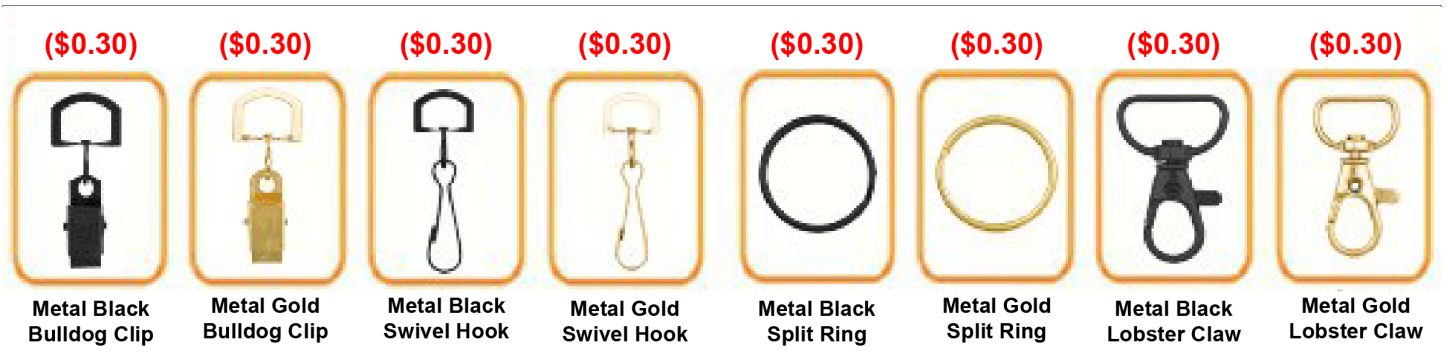

## 1 inch Dye Sublimation Lanyard-A

<b>Product #</b>	DS98409-1A
<b>Material</b>	Heat Transfer Polyester Material
<b>Imprint</b>	Dye - Sublimated
<b>Additional Options</b>	<p>Add Another Lanyard Color : \$50(P)</p> <p>Add Individual Bag: \$0.08/ each (P)</p> <p>Second clip attachment on lanyards: \$0.40/each(P) (CL-01 to CL-05)</p> <p>Second clip attachment on lanyards: \$0.80/each(P) (CL-06 to CL-09)</p> <p>Digital Proof: \$20(P)(Required)</p> <p>Add metal crimp - \$0.10)/each</p> <p>Imprint area of ID reel is around 20mm in diameter.</p> <p>View Printable Size Chart:<a href="#">Click Here</a></p>
<b>Prices Include</b>	FREE PMS Color Match
<b>Color</b>	Additional color will be counted as a separate order. View PMS Colors ( <a href="#">click here for PMS color chart</a> )

# STOCK COLORS

---

Attachment(Price On a P)

Gold & Black Metal Clip Attachment(Price On a P)

---

**Newly Arrived Clip Attachment(Price On a P)**

**Carabiner Keychain Attachments(Price On a P)**

**Extra Options(Price On a P)**

Buckle Release

BreakaWay

Cell Phone Attachment

**Lanyard stitching Options  
(Price On a P)**

Sewing

Metal Nail

Metal Clip

Metal Bead