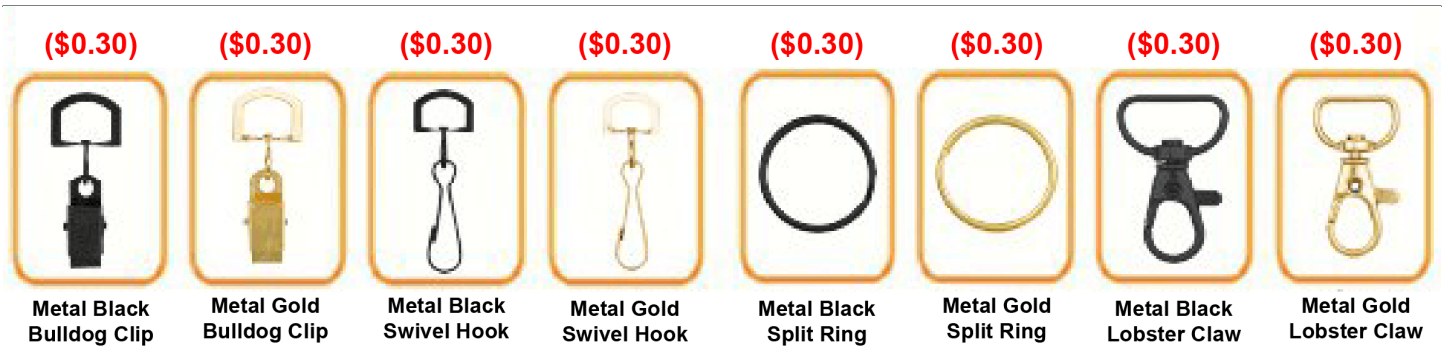

## 1 inch Dye Sublimation Lanyard-B

<b>Product #</b>	DS98409-1B
<b>Material</b>	Heat Transfer Polyester Material
<b>Imprint</b>	Dye - Sublimated
<b>Additional Options</b>	<p>Add Another Lanyard Color : \$50(P)</p> <p>Add Individual Bag: \$0.08/ each (P)</p> <p>Second clip attachment on lanyards: \$0.40/each(P) (CL-01 to CL-05)</p> <p>Second clip attachment on lanyards: \$0.80/each(P) (CL-06 to CL-09)</p> <p>Digital Proof: \$20(P)(Required)</p> <p>Add metal crimp - \$0.10)/each</p> <p>Imprint area of ID reel is around 20mm in diameter.</p> <p>View Printable Size Chart:<a href="#">Click Here</a></p>
<b>Prices Include</b>	FREE PMS Color Match
<b>Color</b>	Additional color will be counted as a separate order. View PMS Colors ( <a href="#">click here for PMS color chart</a> )

# STOCK COLORS

---

Attachment(Price On a P)

Gold & Black Metal Clip Attachment(Price On a P)

---

**Newly Arrived Clip Attachment(Price On a P)**

**Carabiner Keychain Attachments(Price On a P)**

**Extra Options(Price On a P)**

Buckle Release

BreakaWay

Cell Phone Attachment

**Lanyard stitching Options  
(Price On a P)**

Sewing

Metal Nail

Metal Clip

Metal Bead