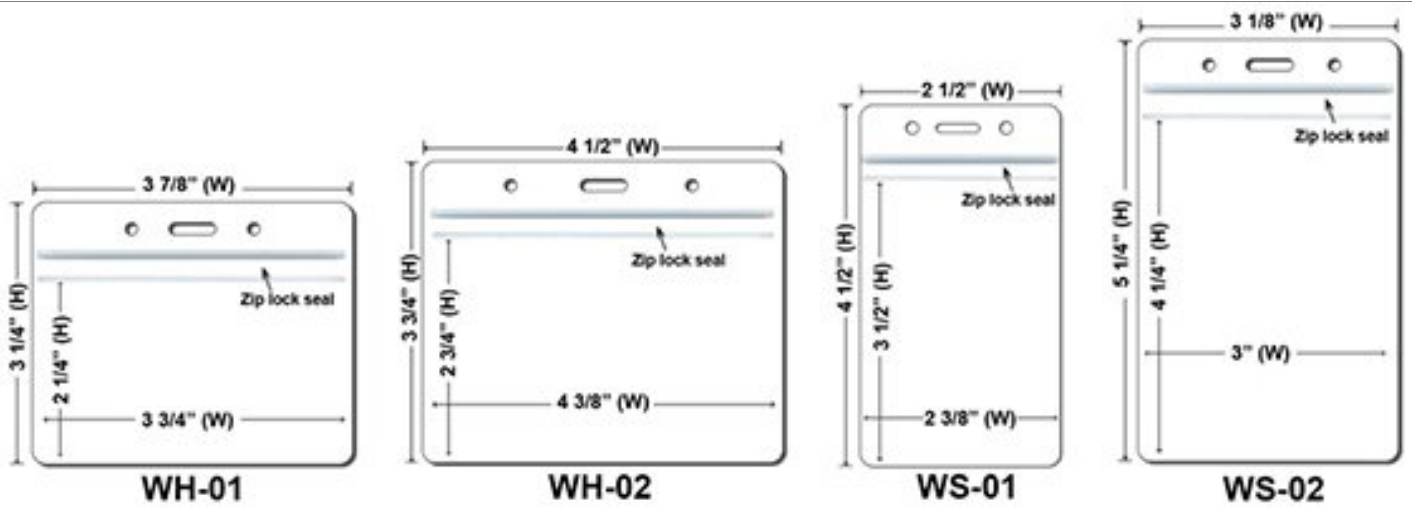

Buckle Release
.40 / Each

Buckle Release

Safety Breakaway
.20 / Each

BreakaWay

Cell Phone Attachment
.40 / Each

Cell Phone Attachment

**Lanyard stitching Options
(Price On a P)**

Plastic Badge Holders(Price On a P)